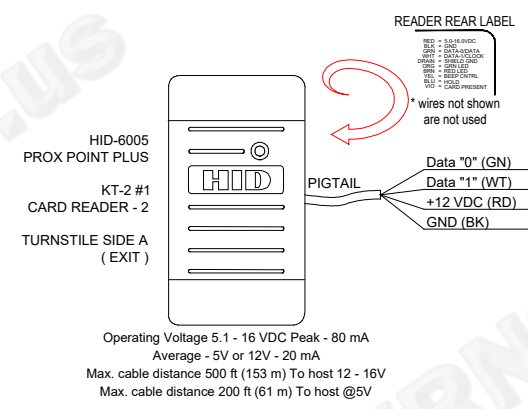

1

2

3

4

D

D

C

C

B

B

A

A