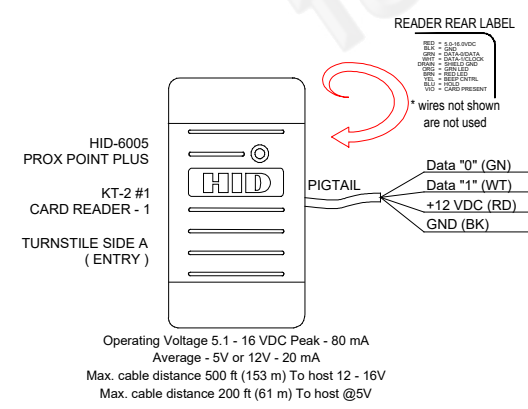

1

2

3

4

D

D

C

C

B

B

A

A