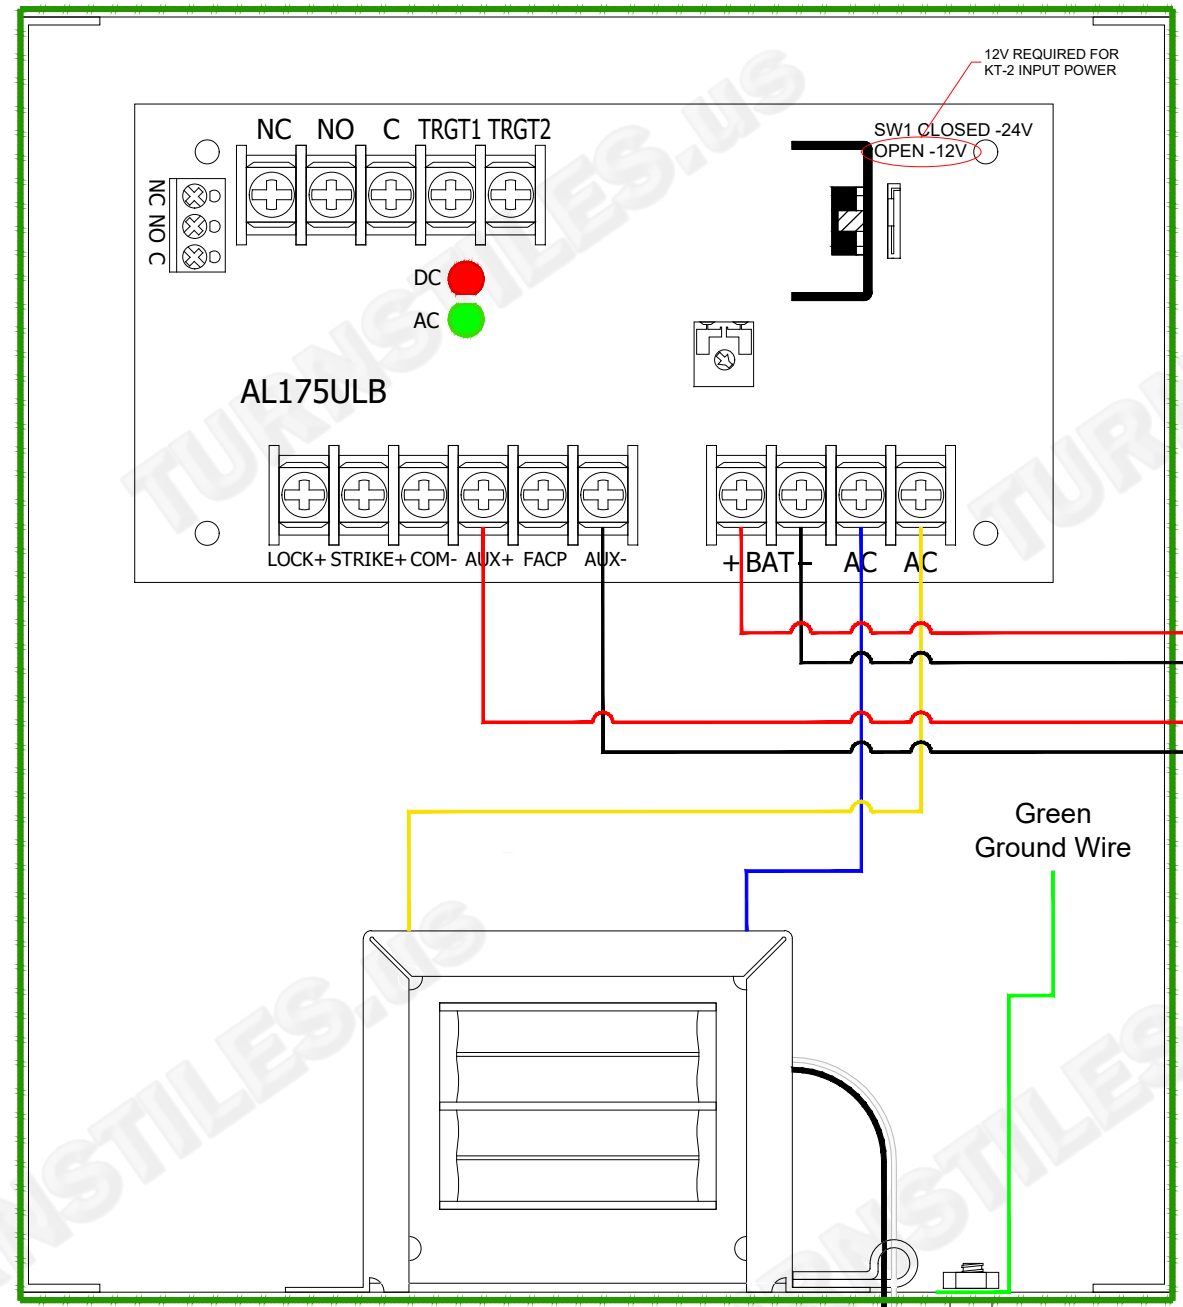

AL175UL POWER SUPPLY CABINET

FIRST DRAWN	BY
06-10-24	CJC
REVISED	BY

TURNSTILES.US
SECURING THE USA and the GLOBE since 1989

www.TURNSTILES.US
Call: 303-670-1099 | Text: 303-918-9787
patrick.mcallister@turnstiles.us

SITE B - La Guardia - Schematic	
Sayar Consulting Group EntraPASS, KT Series Turnstile Controllers, ProxPoint Plus Readers, Relays & Power Supplies Wiring Diagram	
DRAWING:	
SAYAR CONSULTING GROUP SITE B - La Guardia SCHEMATIC	
DATE:	06-10-24
PAGE:	1 OF 1