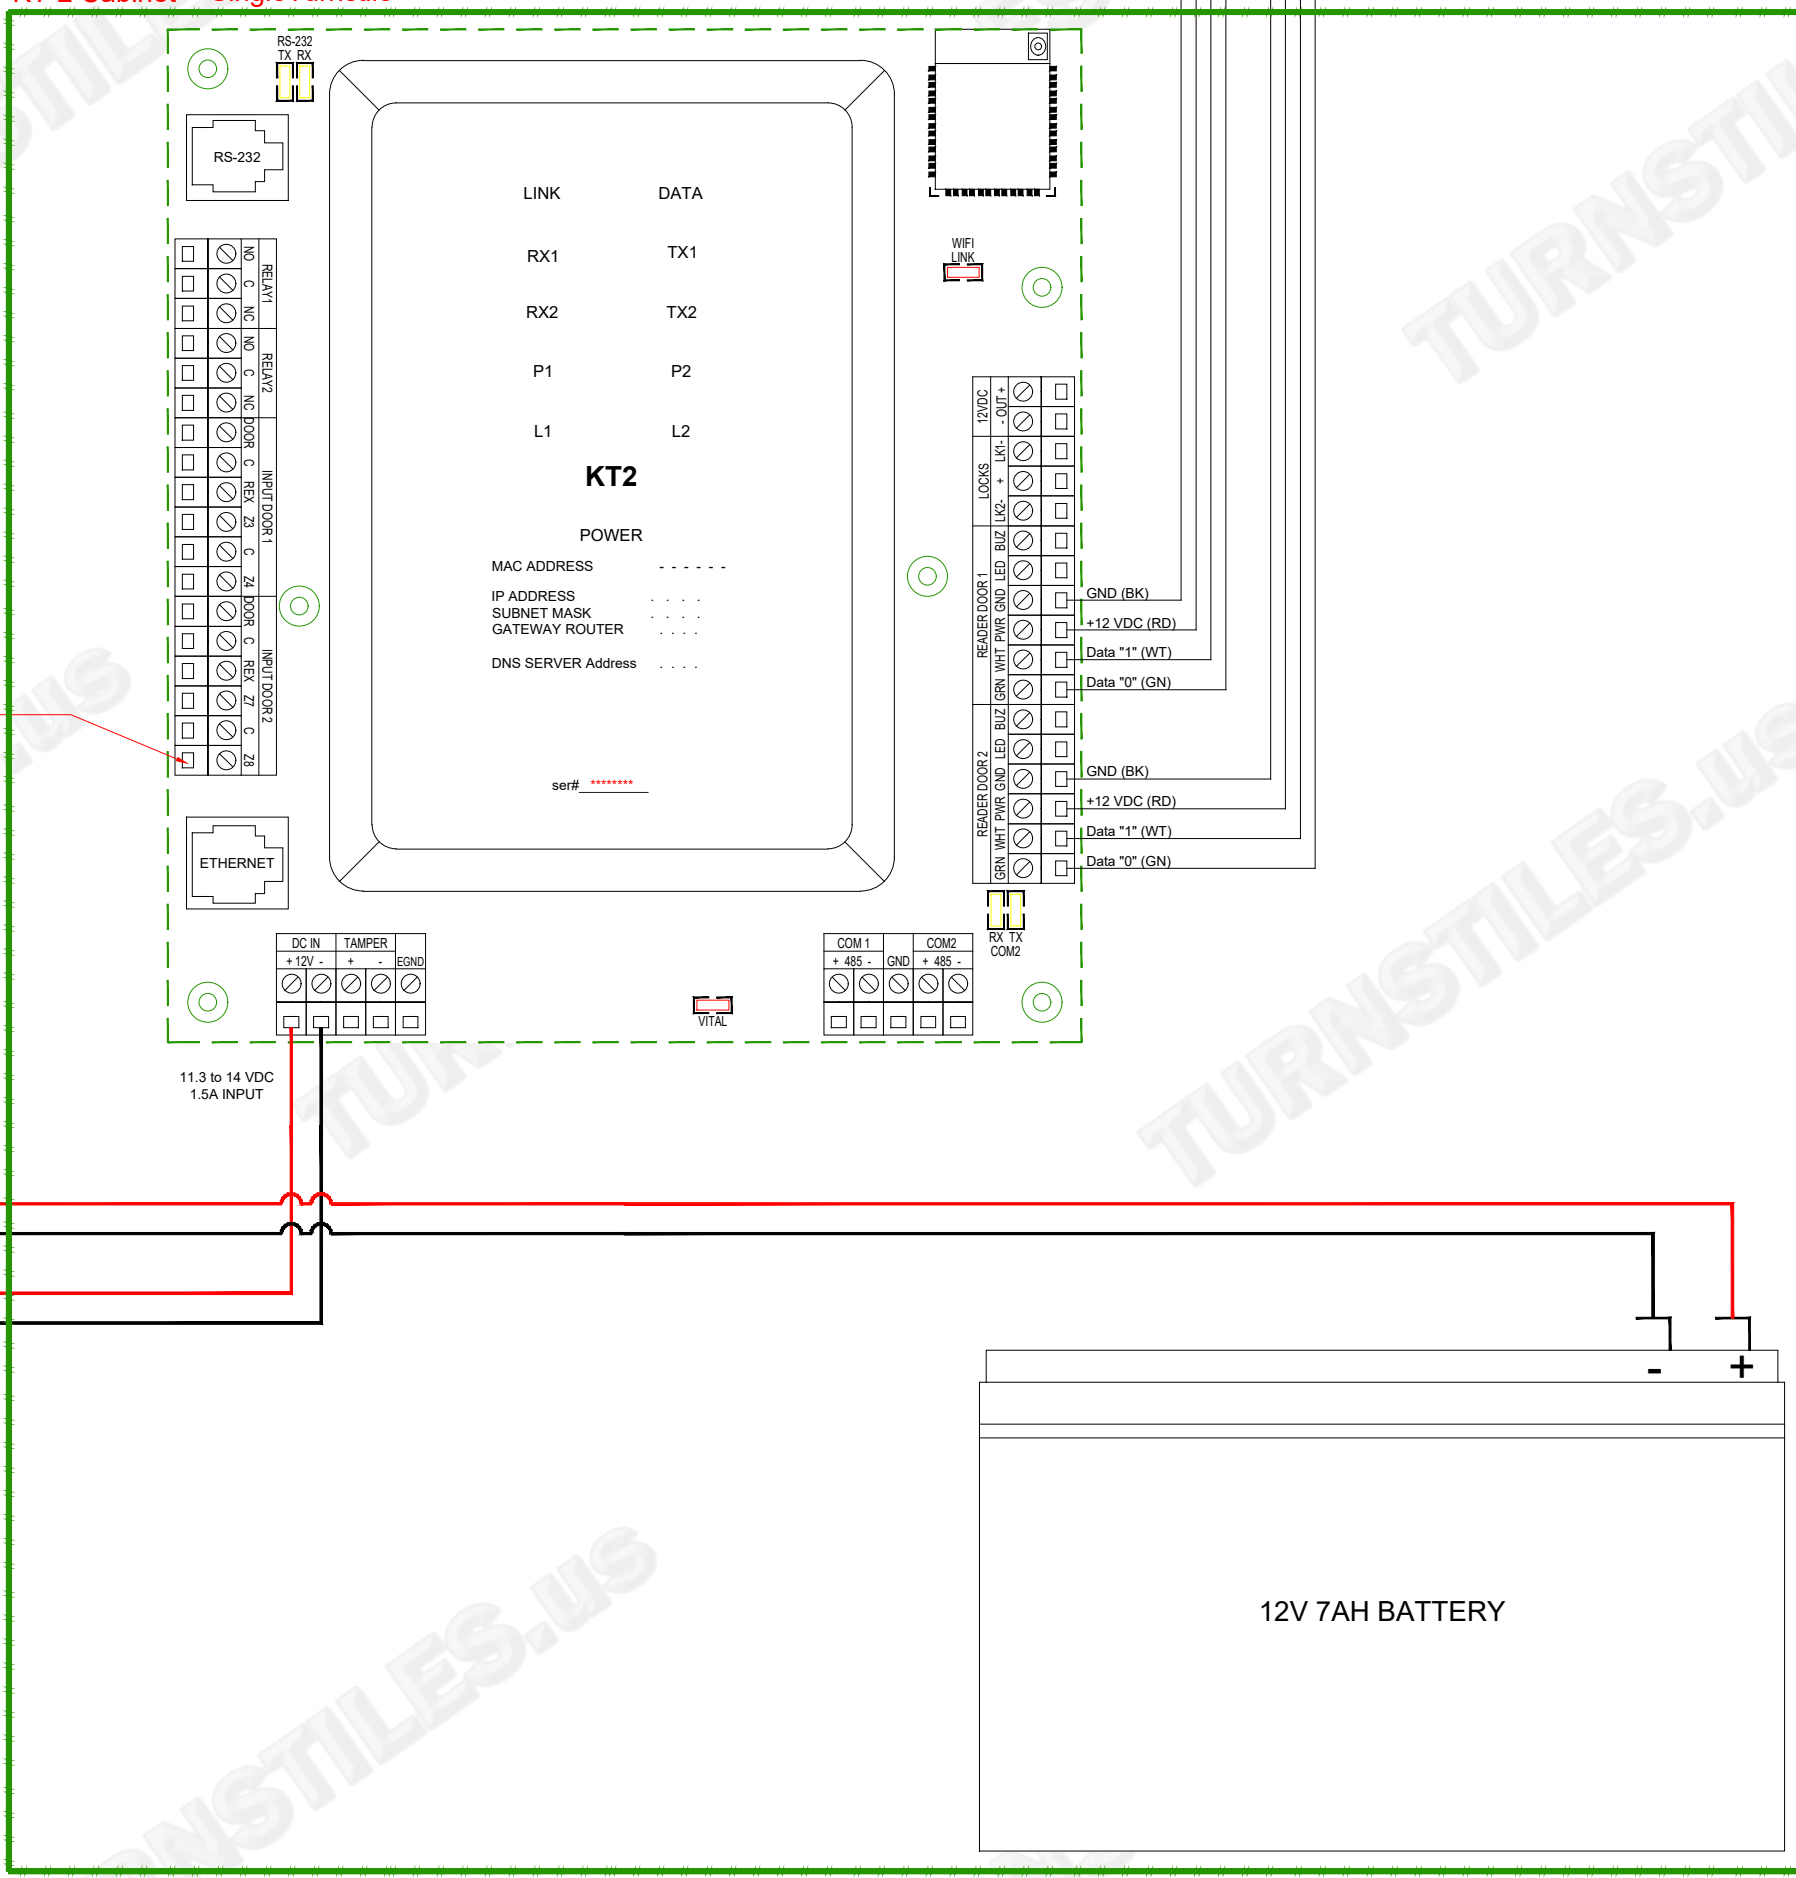

**SITE - B - La Guardia
KT-2 Cabinet - Single Turnstile**