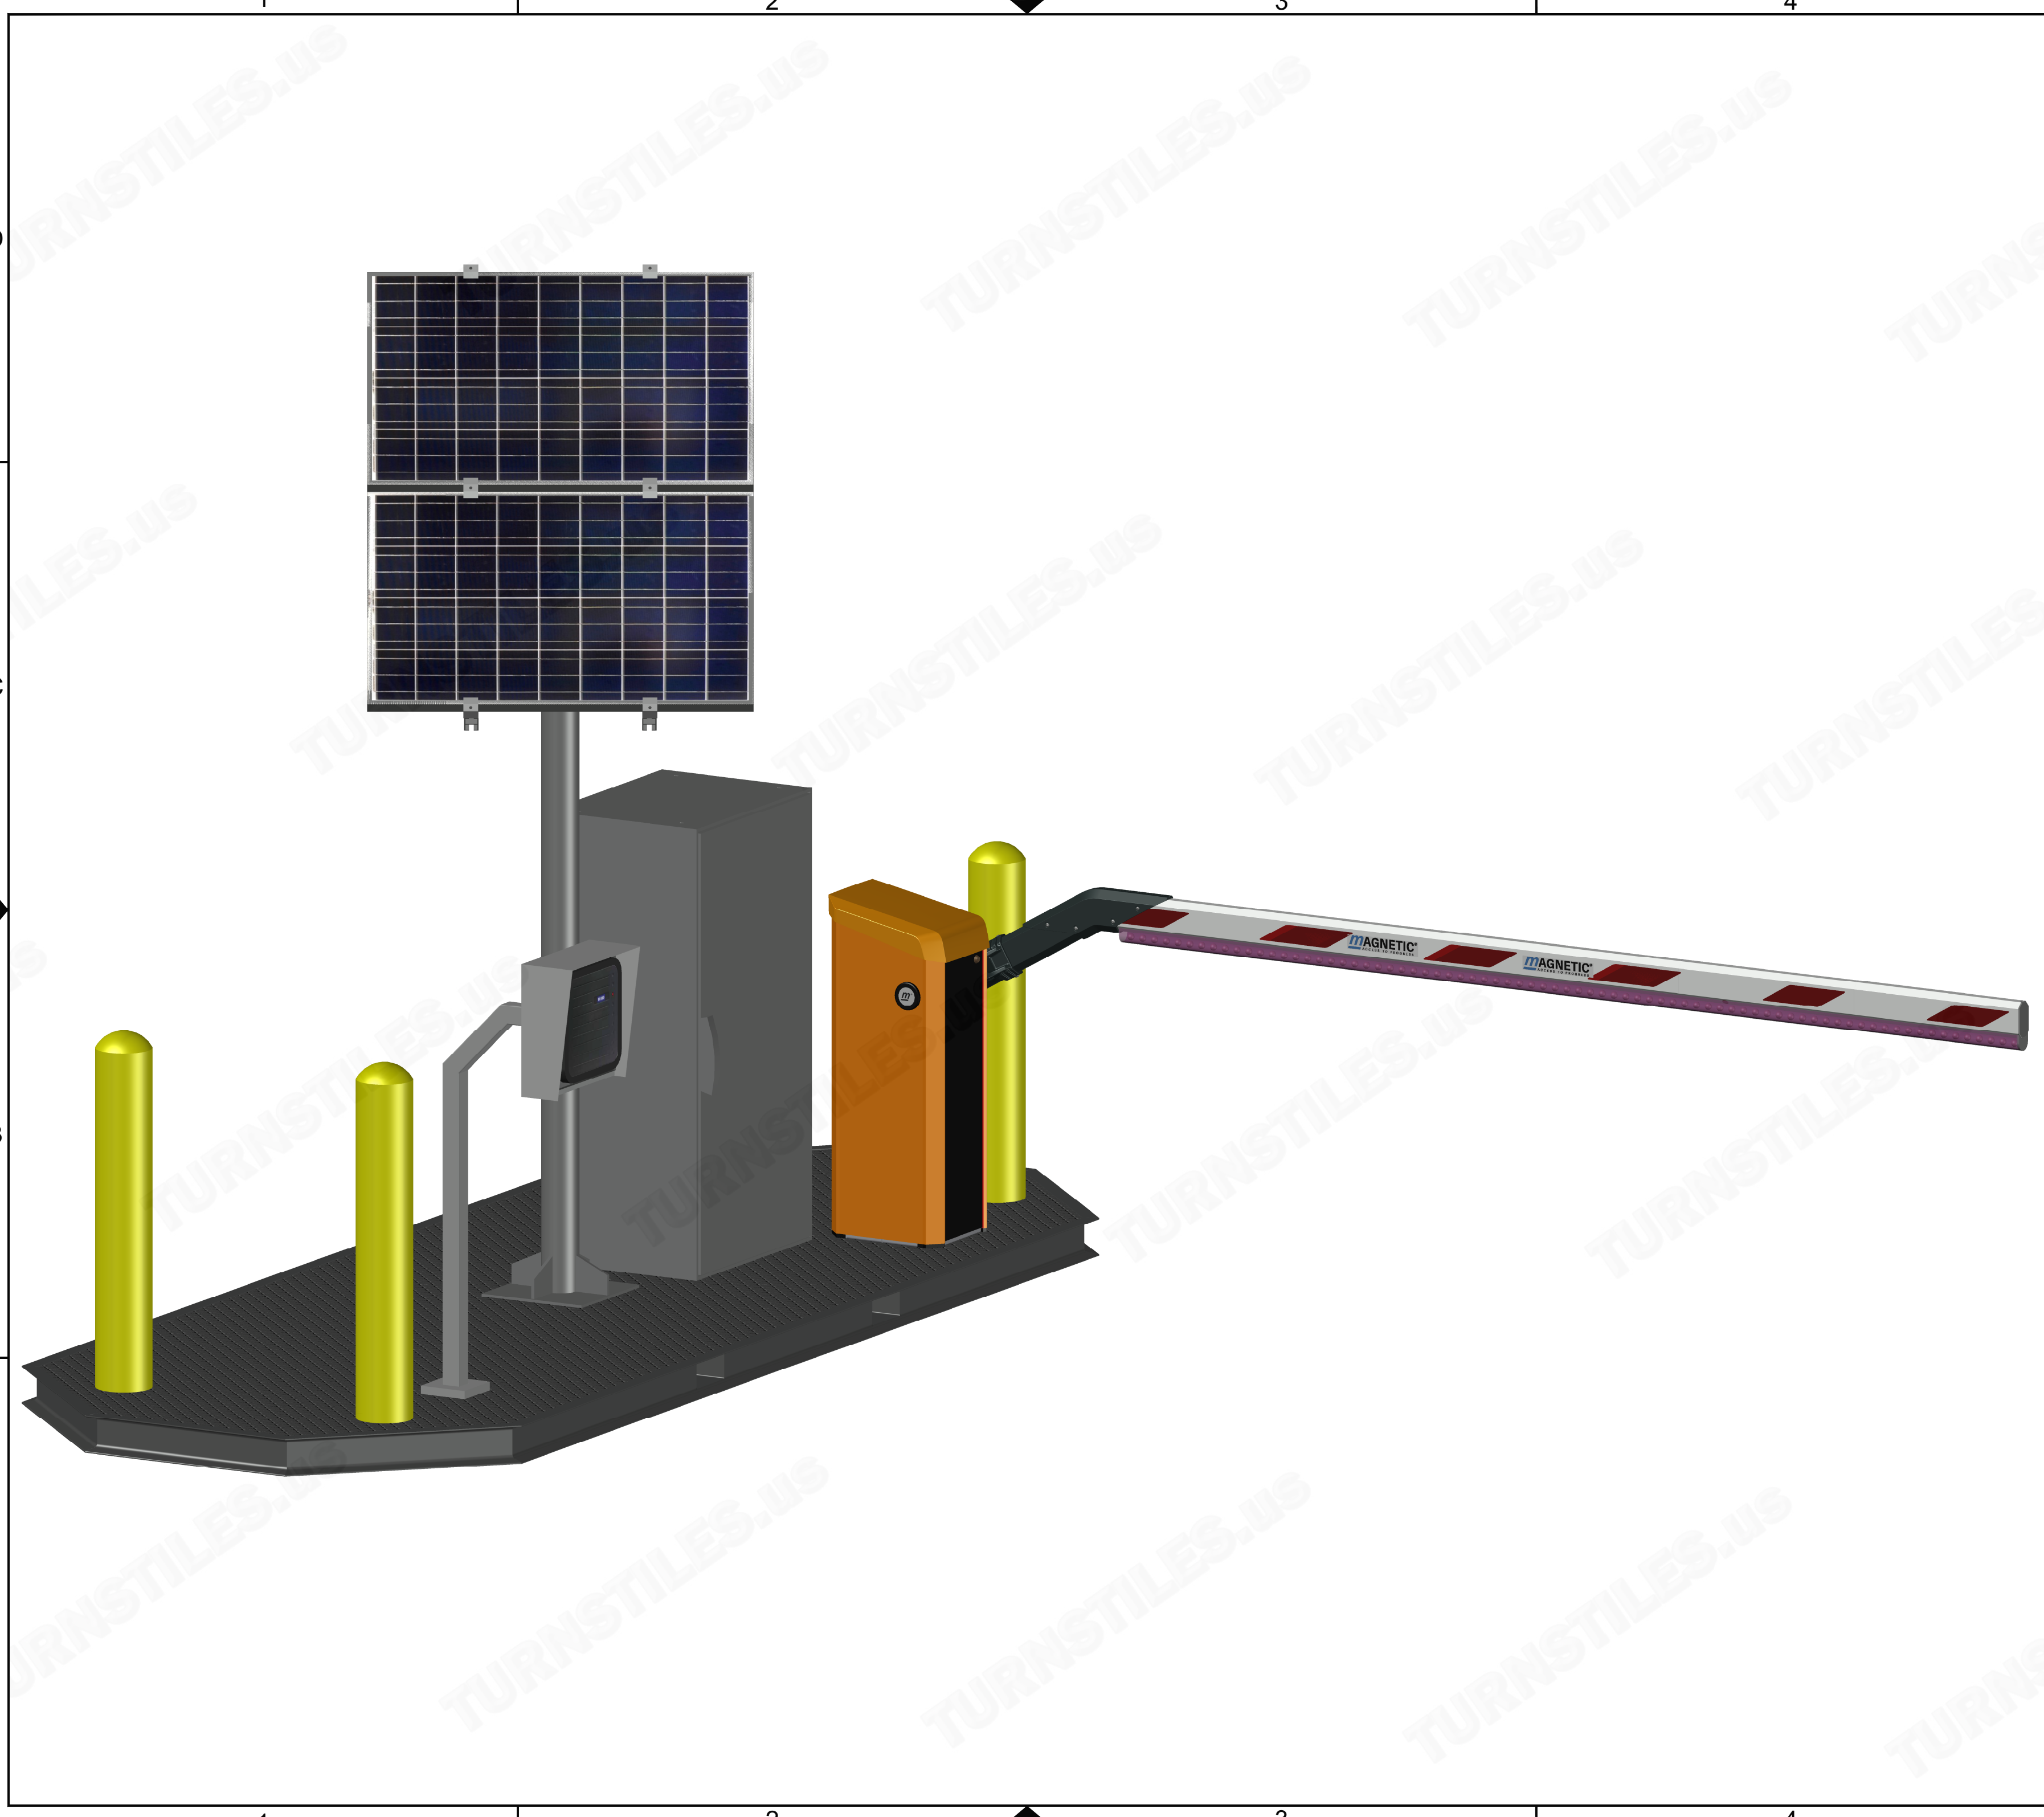

FIRST DRAWN	BY
09-26-24	CJC
REVISED	BY

TURNSTILES.US
SECURING THE USA and the GLOBE since 1989
www.turnstiles.us
Call: 303-670-1099 | Text: 303-918-9787
patrick.mcallister@turnstiles.us

Equipment Enclosure Detail	
BUNGE - Destrehan, LA Vehicle Access Control Station Access Pro - L Auto Gate with LED Illuminated Boom HID MaxiProx Reader, KT2 Controller, Solar Powered	
DRAWING:	
BUNGE - Destrehan, LA Vehicle Access Control Station DET	
DATE:	09-26-24
PAGE:	2 OF 2