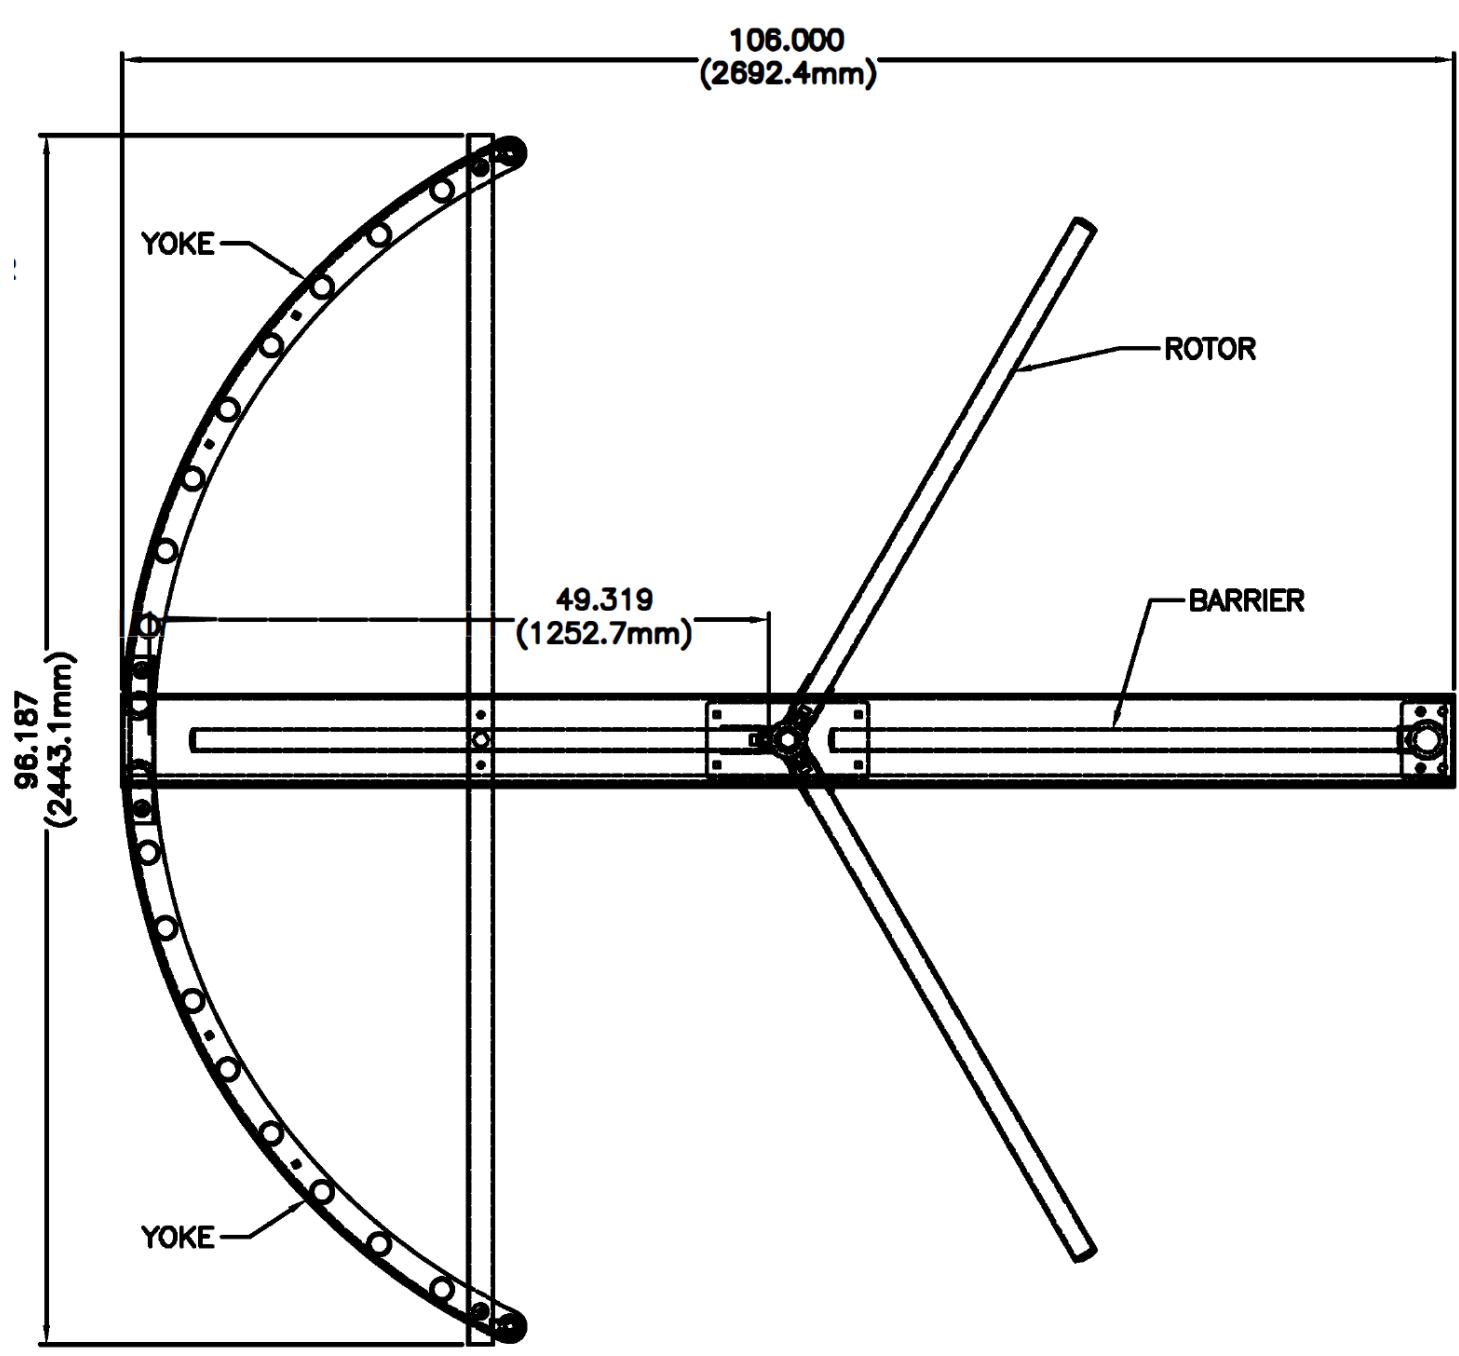

1

2

3

4

D

D

C

C

B

B

A

A

1

2

3

4

FIRST DRAWN	BY
04-01-2019	LCIII
REVISED	BY

TURNSTILES.US
SECURING THE USA and the GLOBE since 1989
www.TURNSTILES.us
Call: 303-670-1099 | Text: 303-918-9787
patrick.mcallister@turnstiles.us

DIMENSIONS	
HS448-S Extra-Wide Full-Height Single Turnstile Gavlanized, PC, or POG Equipment Dimension Detail	
DRAWING:	
HS448-S Extra-Wide Full-Height Single Turnstile Gavlanized, PC, or POG	
DATE:	04-01-2019
PAGE:	1 OF 1