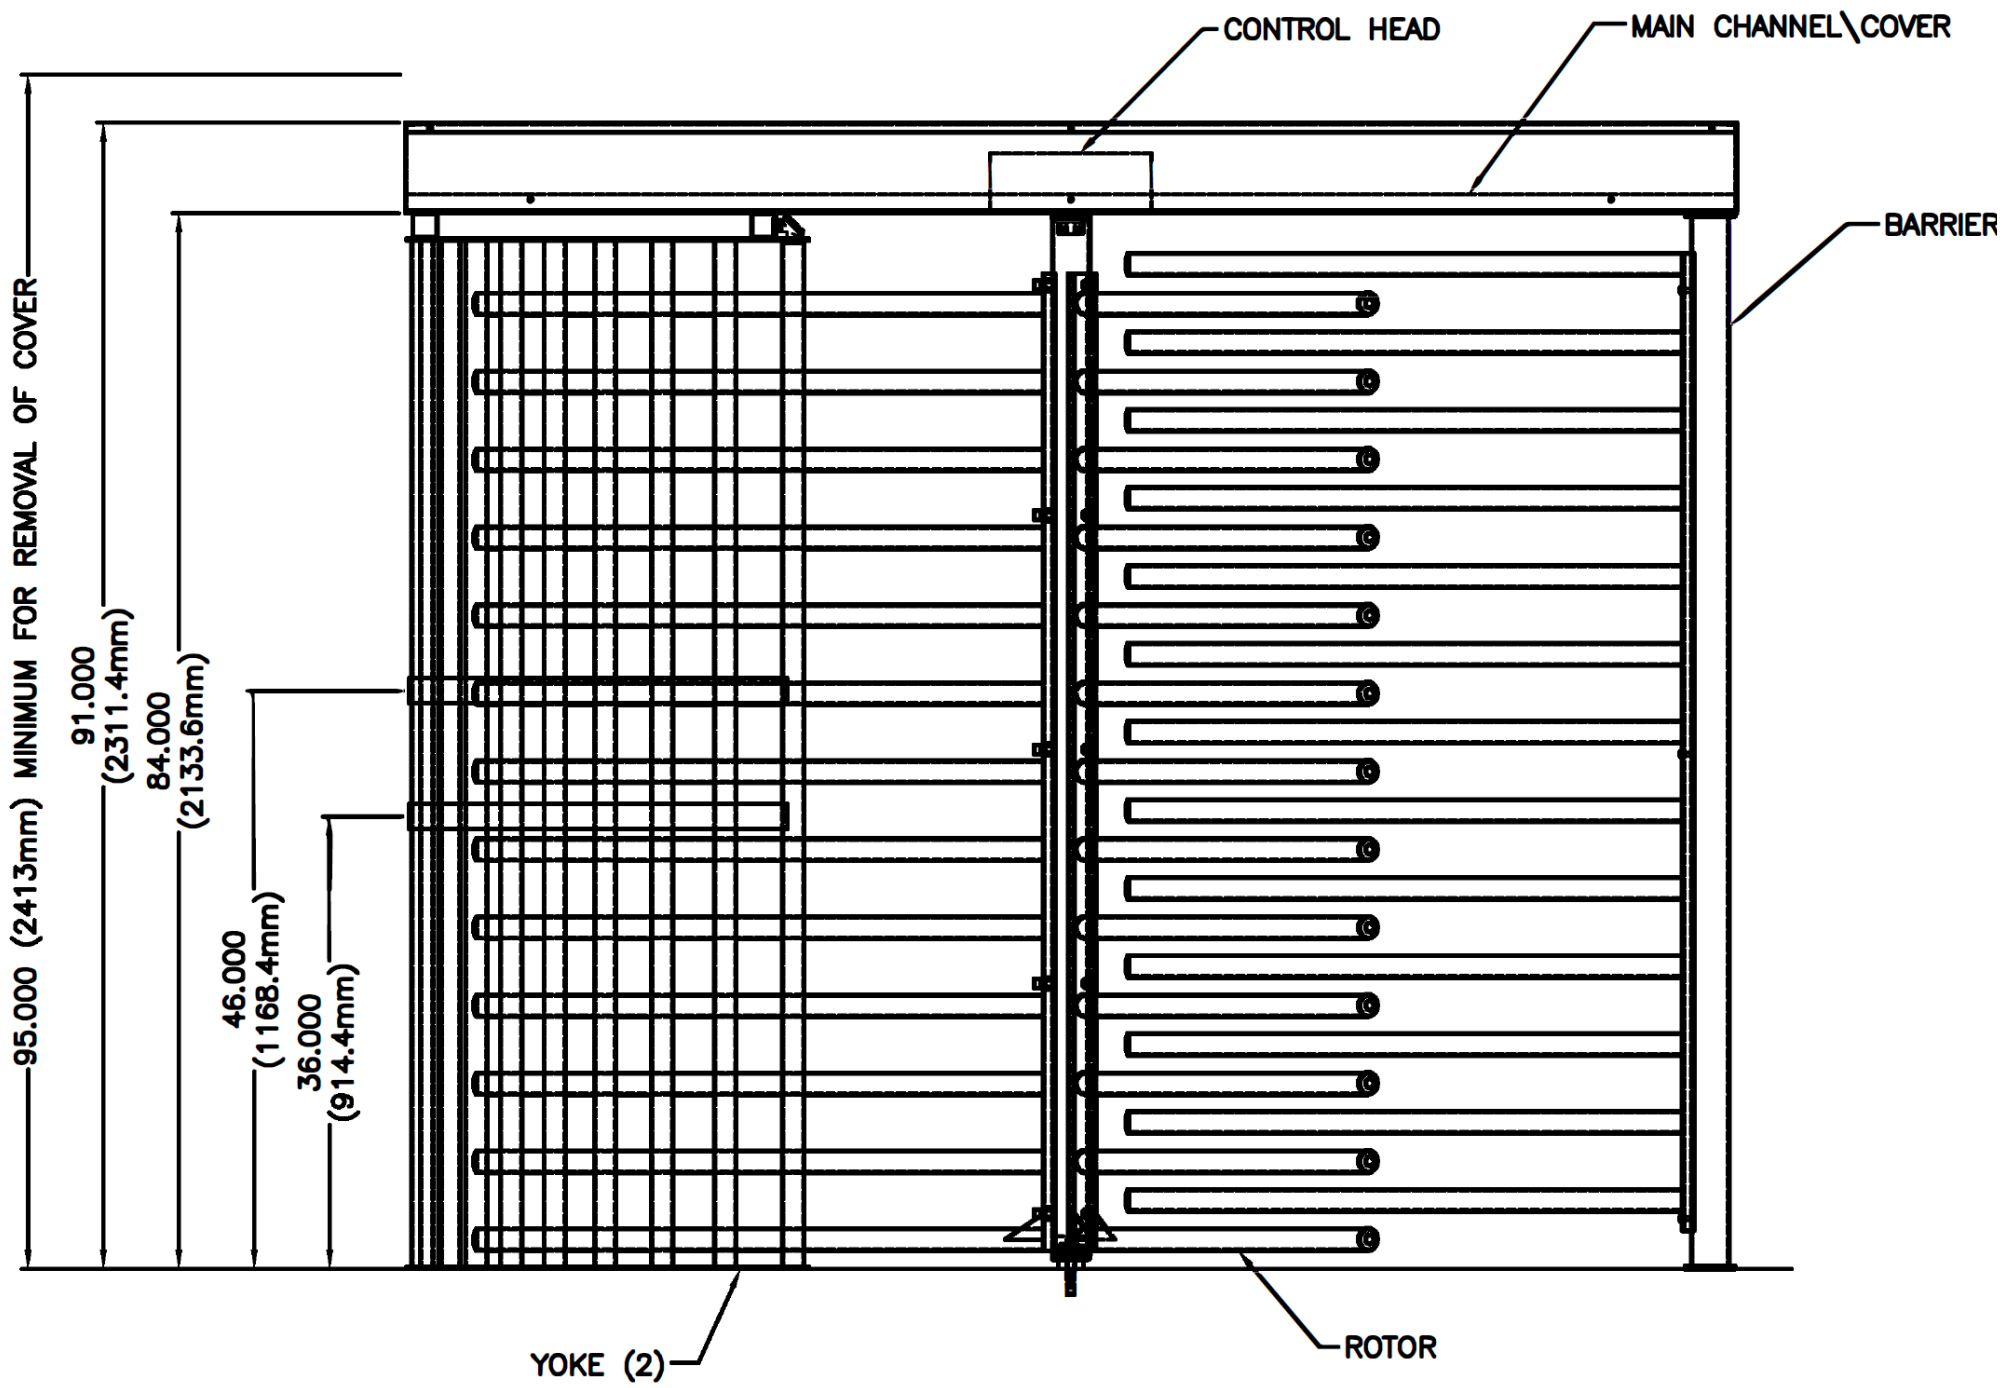

1

2

3

4

D

D

C

C

B

B

A

A

1

2

3

4

FIRST DRAWN	BY
04-01-2019	LCIII
REVISED	BY

TURNSTILES.US
SECURING THE USA and the GLOBE since 1989
www.TURNSTILES.us
Call: 303-670-1099 | Text: 303-918-9787
patrick.mcallister@turnstiles.us

DIMENSIONS	
HS448-S Extra-Wide Full-Height Single Turnstile Gavlanized, PC, or POG Equipment Dimension Detail	
DRAWING:	
HS448-S Extra-Wide Full-Height Single Turnstile Gavlanized, PC, or POG	
DATE:	04-01-2019
PAGE:	1 OF 1