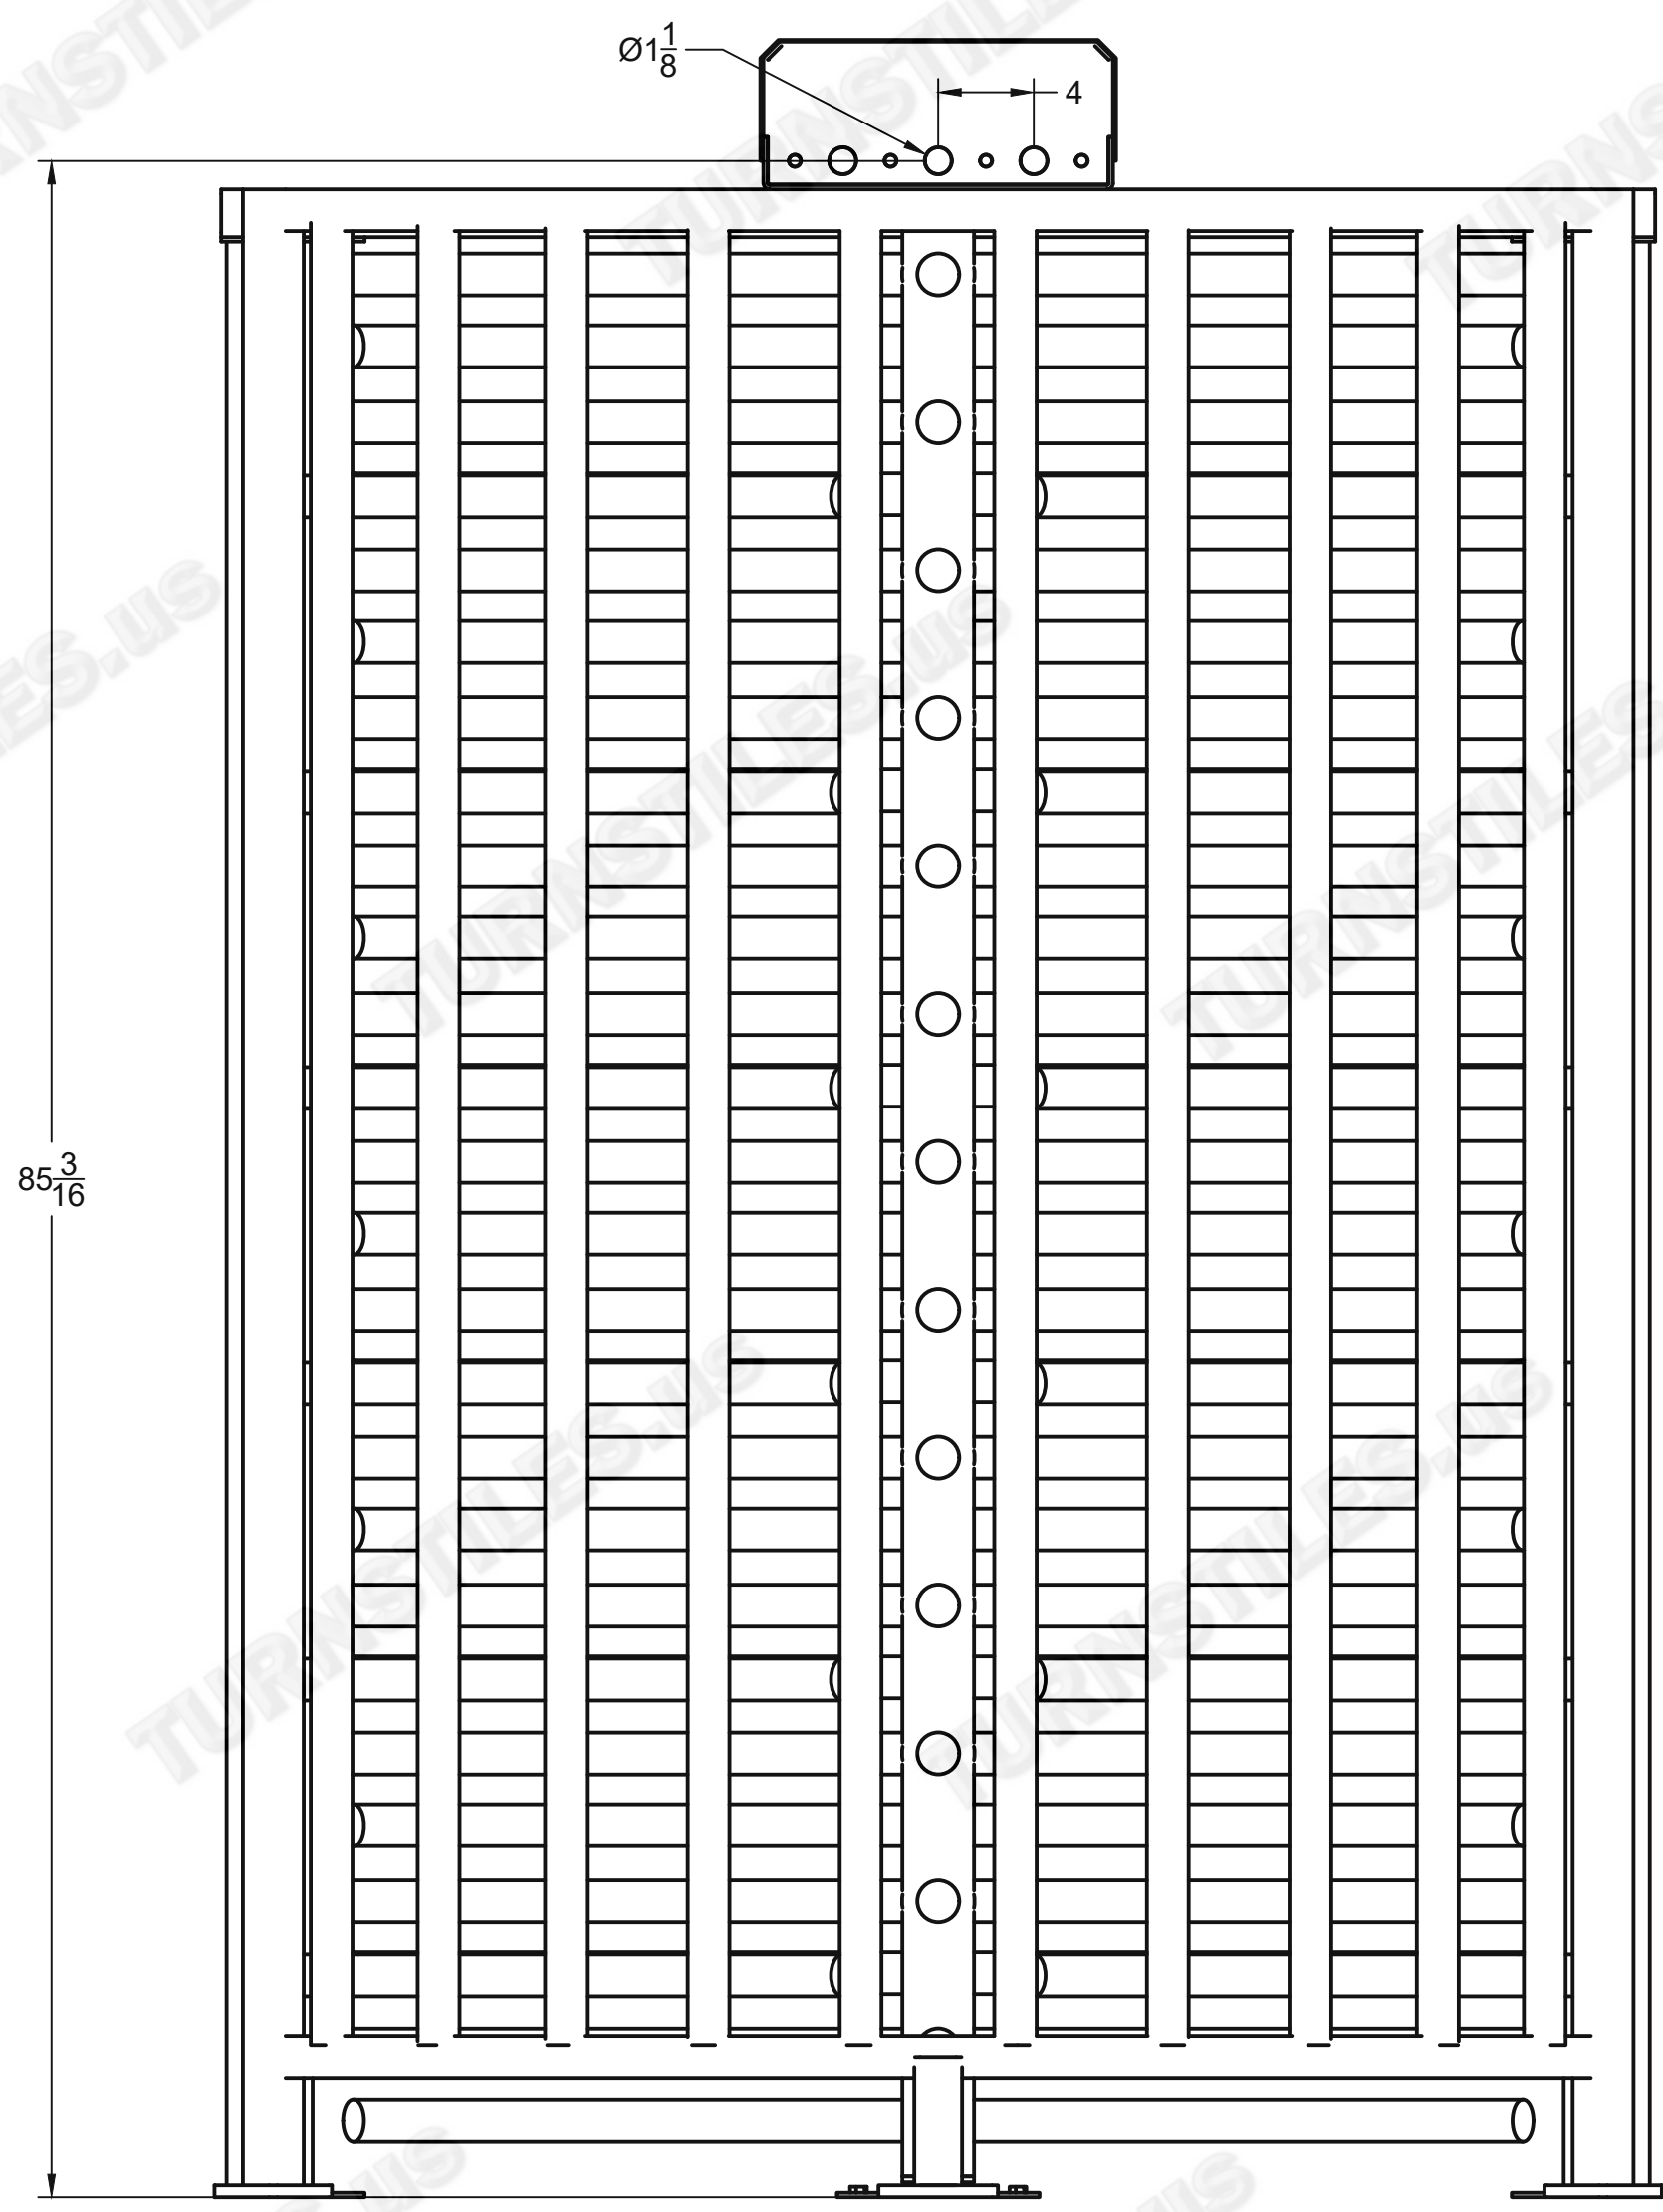

TURNSTILES.US
 www.TURNSTILES.us
 Call 303 670 1099 * Text 303 918 9787
 patrick.mcallister@turnstiles.us

Equipment Detail and Dimensions	
AG Series AG-30-TT CONDUIT HEIGHT Detail and Dimensions	
DWG	AG-30-TT Conduit Height Dimensions
DATE	11-02-22
SHEET - 1 OF 1	