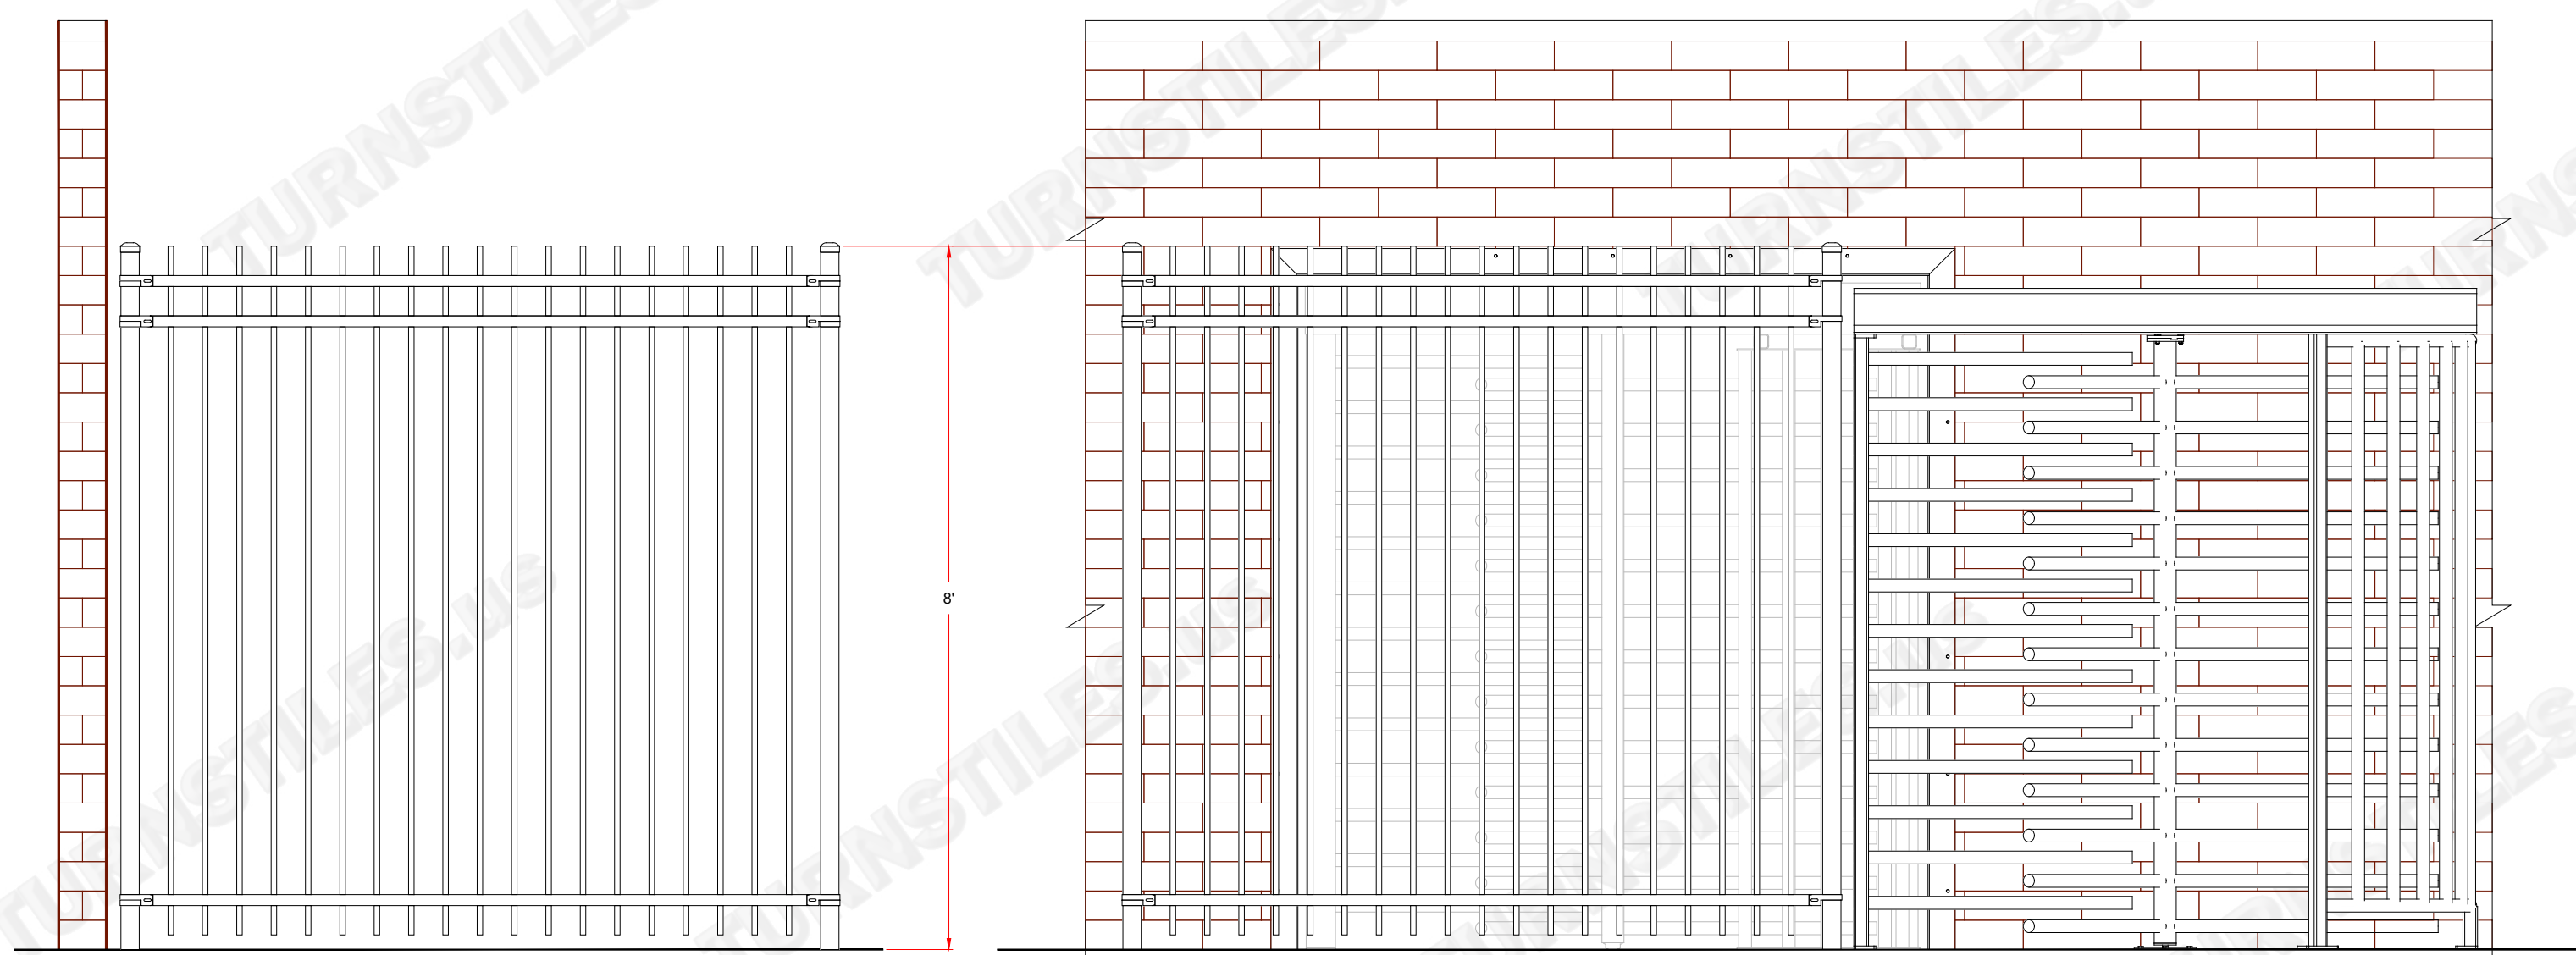

*** DIMENSIONS MAY VARY SLIGHTLY IN ACTUAL INSTALLATION - FABRICATION CHANGES OR SUBSTITUTIONS RESERVED ***

FIRST DRAWN	BY
11-07-24	CJC
REVISED	BY

TURNSTILES.US
SECURING THE USA and the GLOBE since 1989
www.turnstiles.us
Call: 303-670-1099 | Text: 303-918-9787
patrick.mcallister@turnstiles.us

EQUIPMENT LOCATION DETAIL	
Denver Rescue Mission Denver, CO 80216 AG39T Full Height Turnstile with Montage Series Fence	
DRAWING:	
Denver Rescue Mission AG39T - MT2 FENCE ELD	
DATE:	11-11-24
PAGE:	2 OF 2

ELEVATION "B"
TURNSTILE NOT SHOWN

ELEVATION "A"

FENCE SERIES SELECTIONS VARY AND MAY BE DIFFERENT FROM WHAT IS SHOWN, ONLY ON THE TOP

D
C
B
A

D
C
B
A

1

2

3

4

1

2

3

4