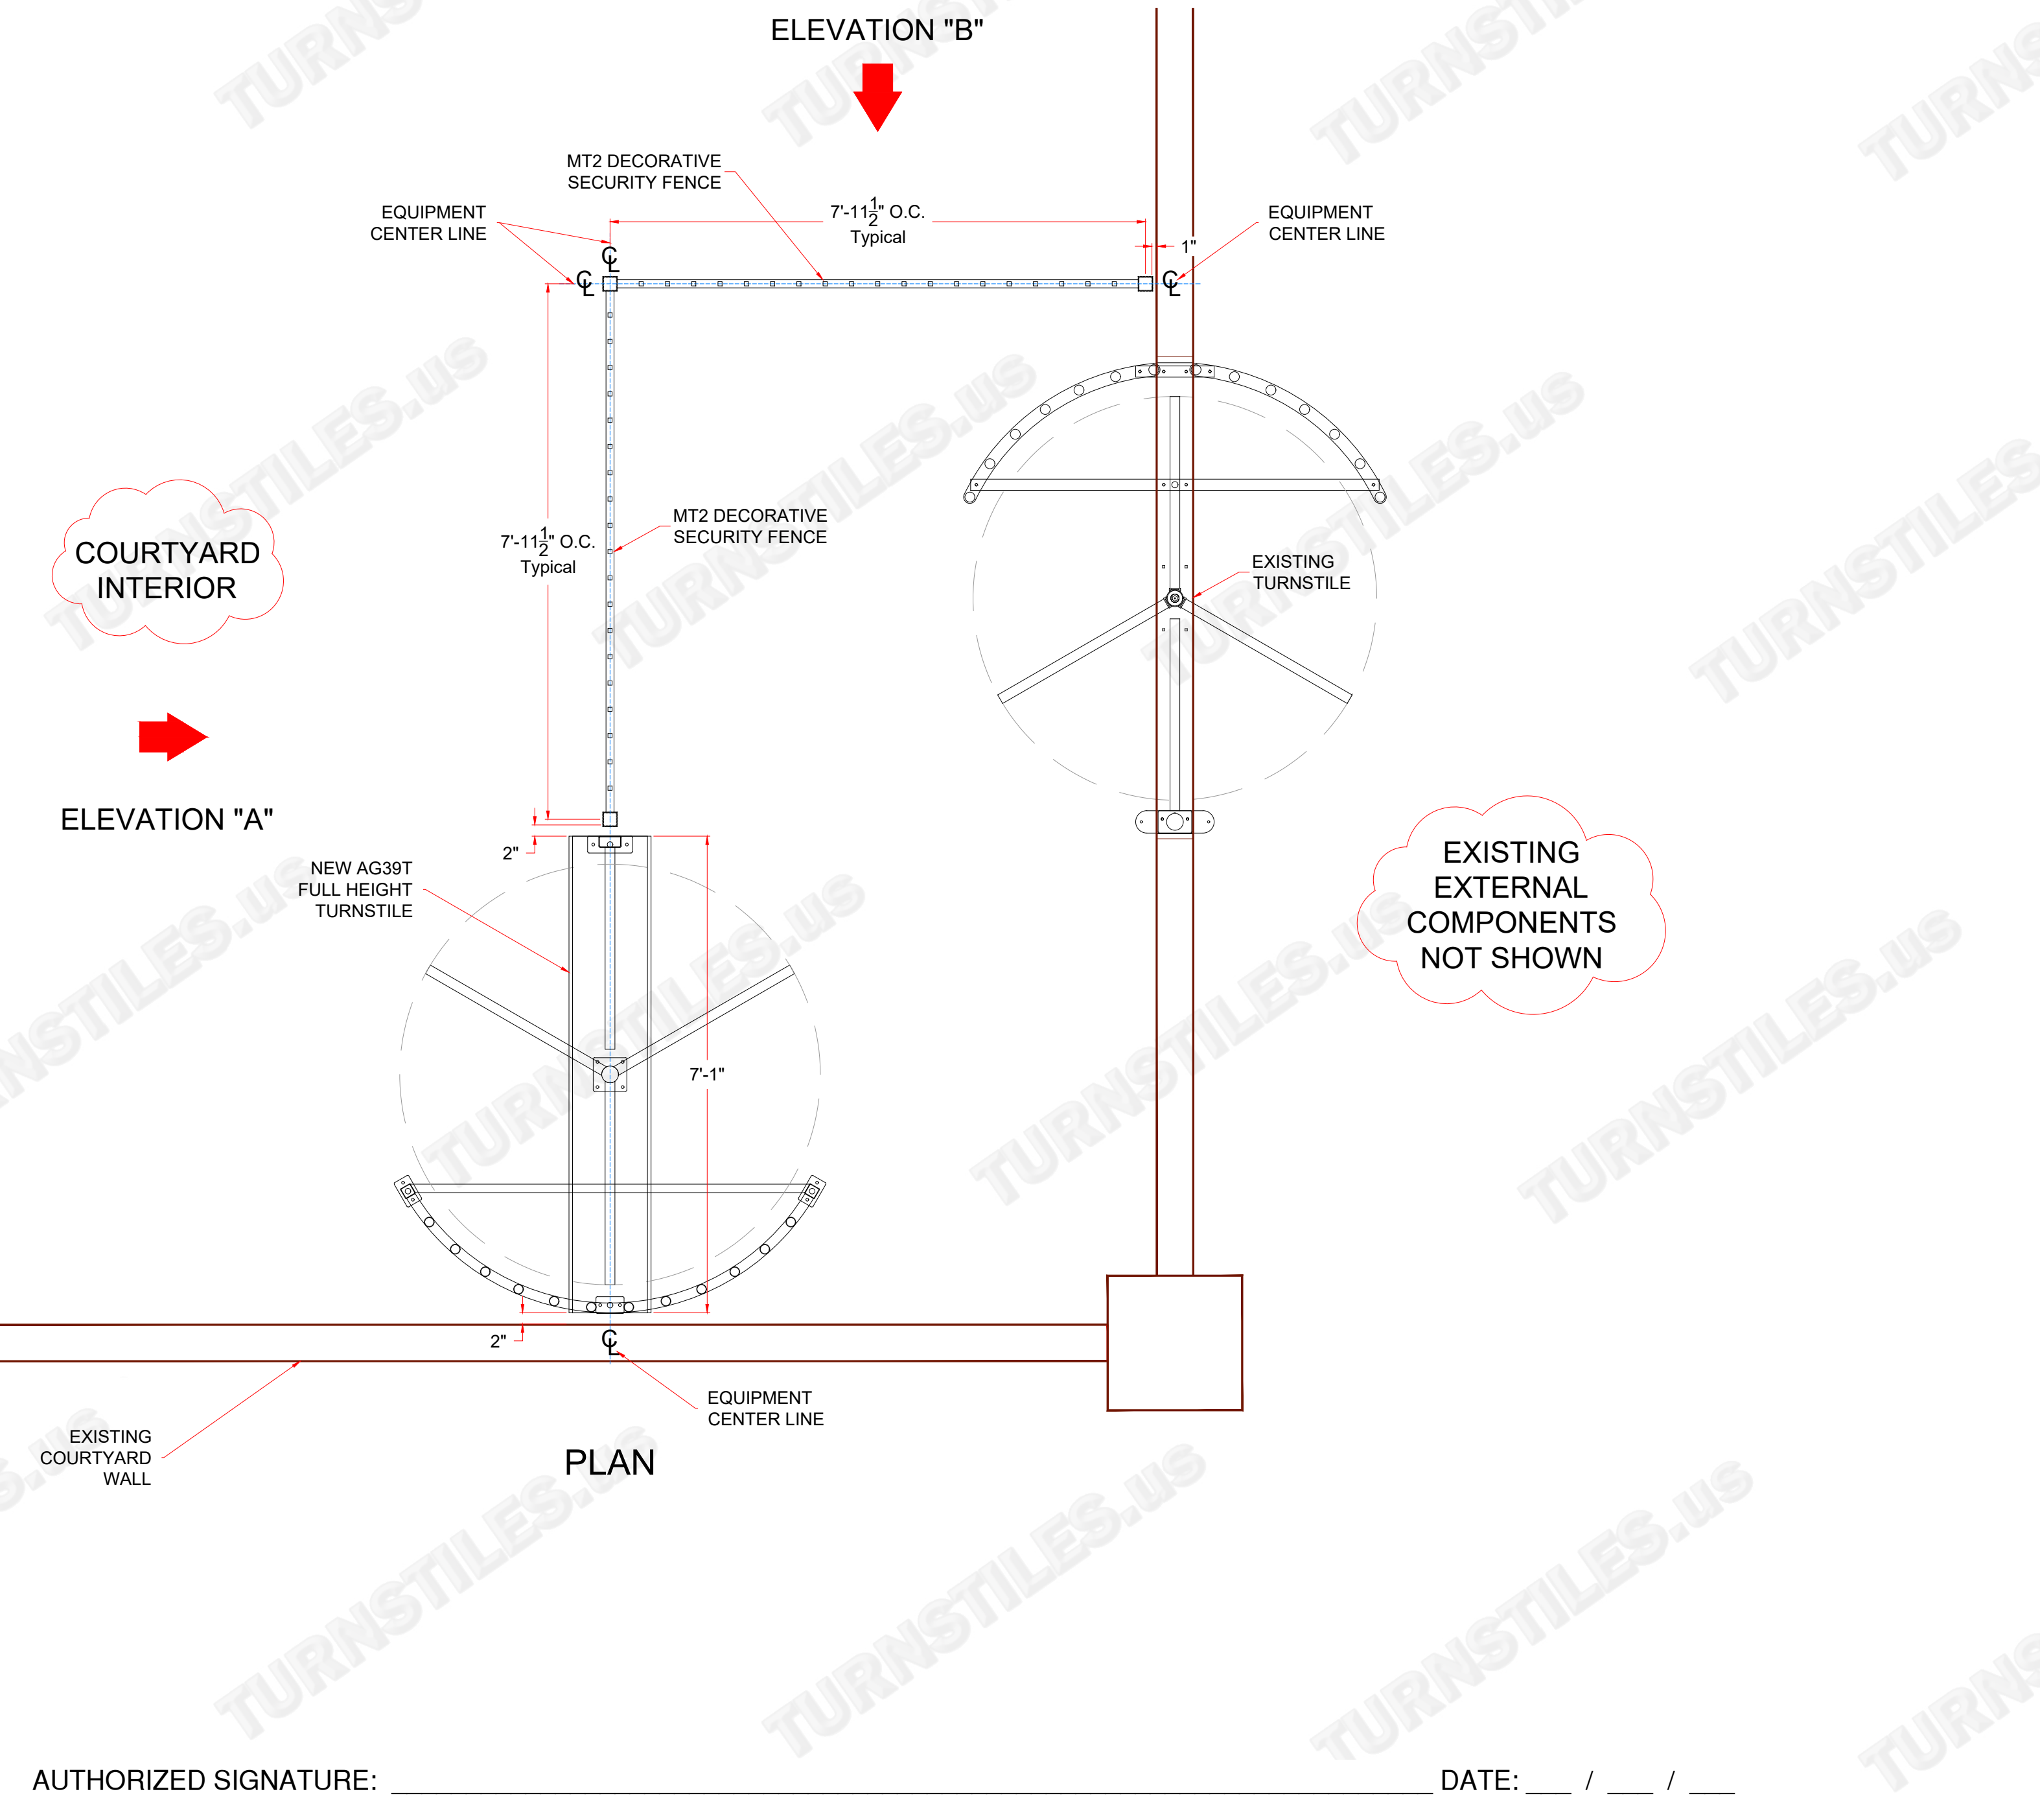

*** DIMENSIONS MAY VARY SLIGHTLY IN ACTUAL INSTALLATION - FABRICATION CHANGES OR SUBSTITUTIONS RESERVED ***

D
C
B
A

FIRST DRAWN	BY
11-07-24	CJC
REVISED	BY

TURNSTILES.US
SECURING THE USA and the GLOBE since 1989
www.turnstiles.us
Call: 303-670-1099 | Text: 303-918-9787
patrick.mcallister@turnstiles.us

EQUIPMENT LOCATION DETAIL	
Denver Rescue Mission Denver, CO 80216 AG39T Full Height Turnstile with Montage Series Fence	
DRAWING:	
Denver Rescue Mission AG39T - MT2 FENCE ELD	
DATE:	11-11-24
PAGE:	1 OF 2

AUTHORIZED SIGNATURE: _____ DATE: ___ / ___ / ___