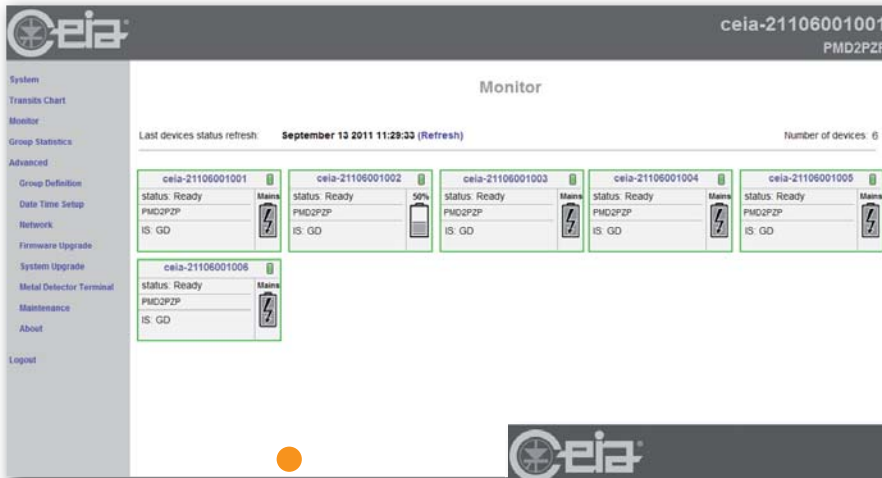

APSiM2PLUS

Integrated web-server & logger

APSiM2Plus Advanced Power Supply and Interface Module

- Ethernet 100base-TX connection from bottom and ceiling
- USB host and device interface
- RS-232 interface
- Zero Configuration Networking (Zeroconf)

Panel type

Part # APSiM2Plus/P

Column type

Part # APSiM2Plus/E

MONITOR

REPORT