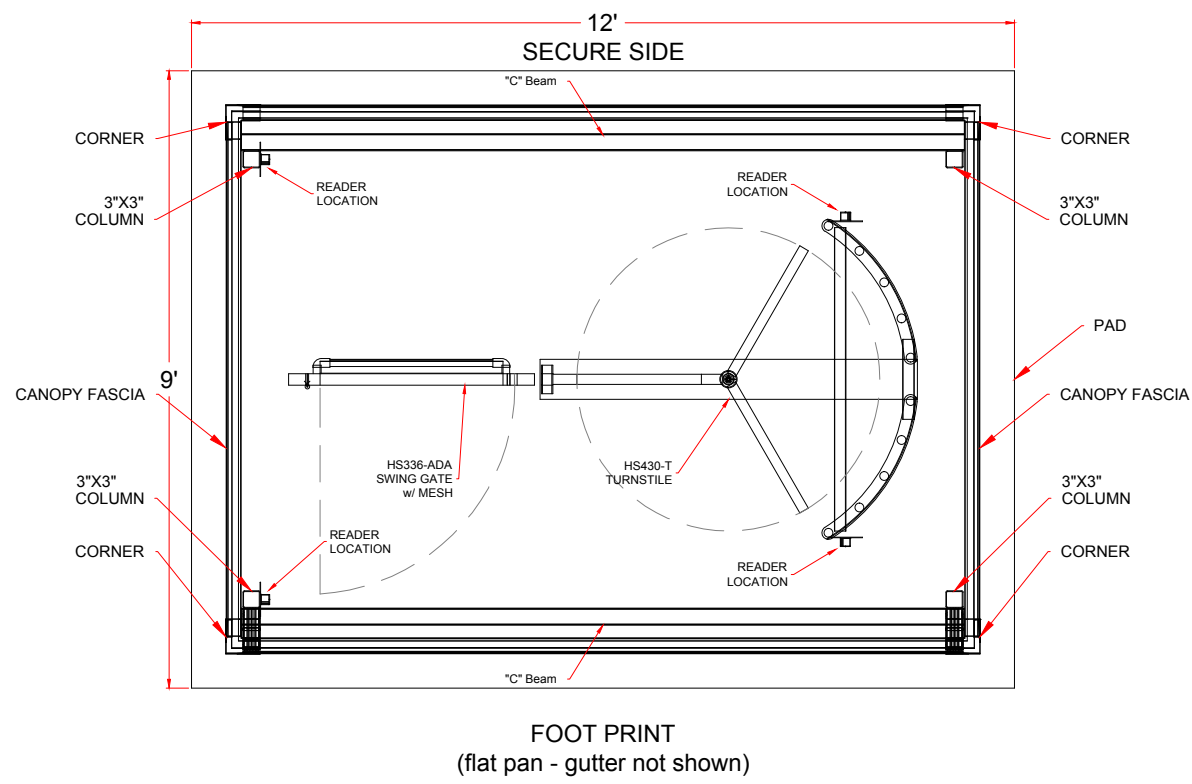

1

2

3

4

D

D

C

C

B

B