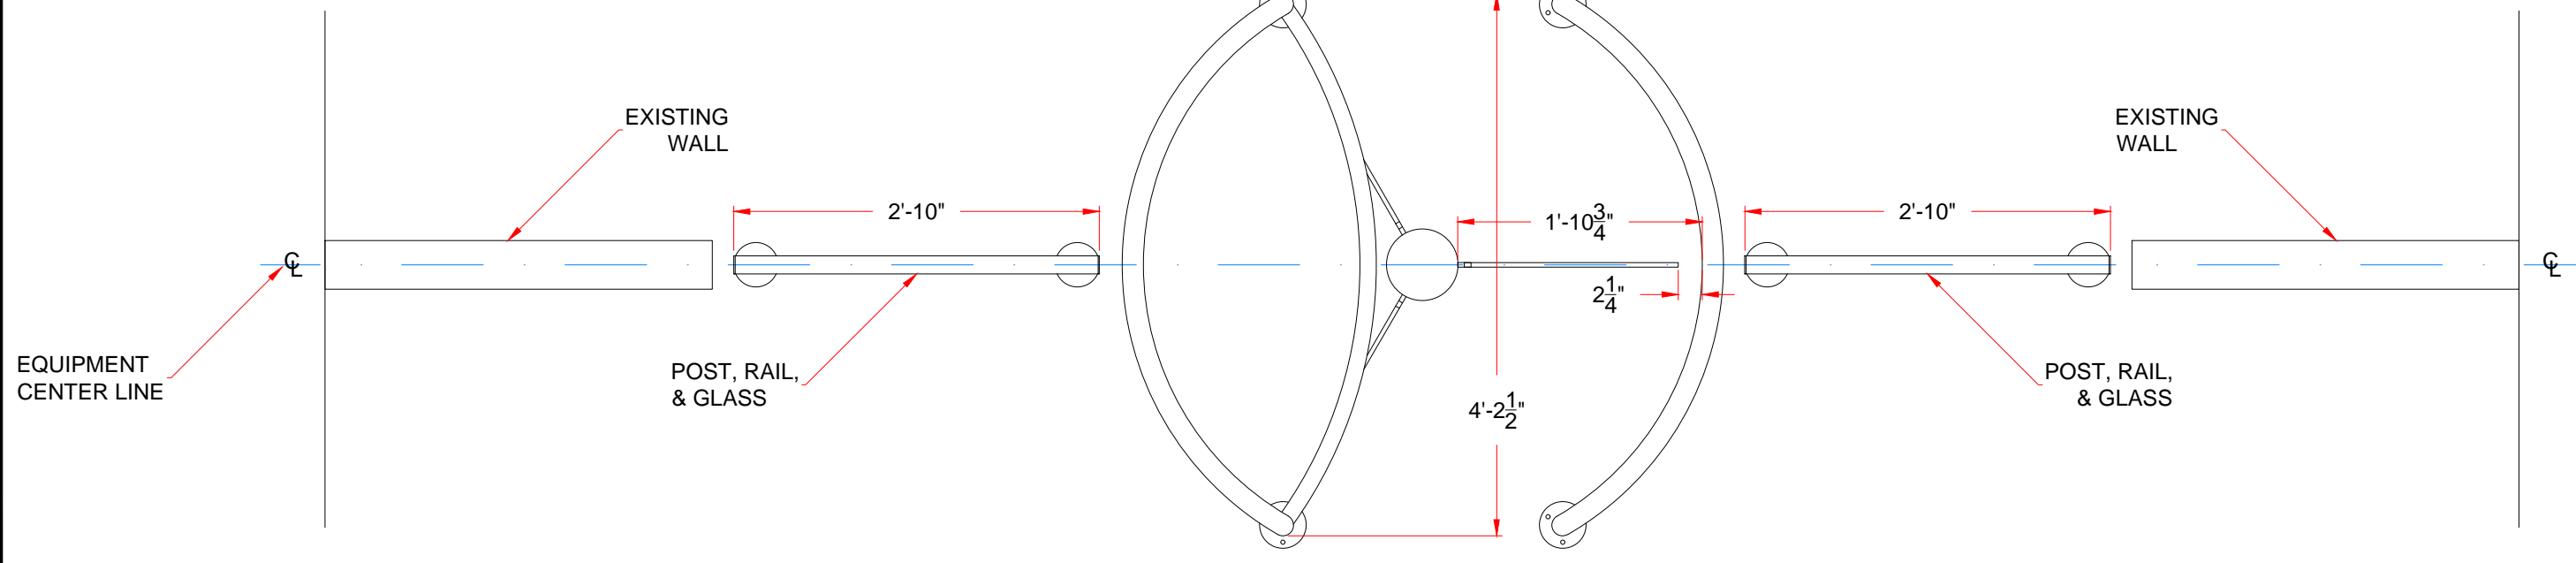

EXISTING WALL
FIELD MEASUREMENT
REQUIRED

ELEVATION VIEW

C

C

B

B

FLOOR PLAN

EQUIPMENT
CENTER LINE

Tate Coach
 John Galloway
 Charisma Turnstile

DWG 091417
 Tate Coach - John Galloway
 ELD

DATE 09 / 14 / 17

SCALE = < >

SHEET - 1 OF 1