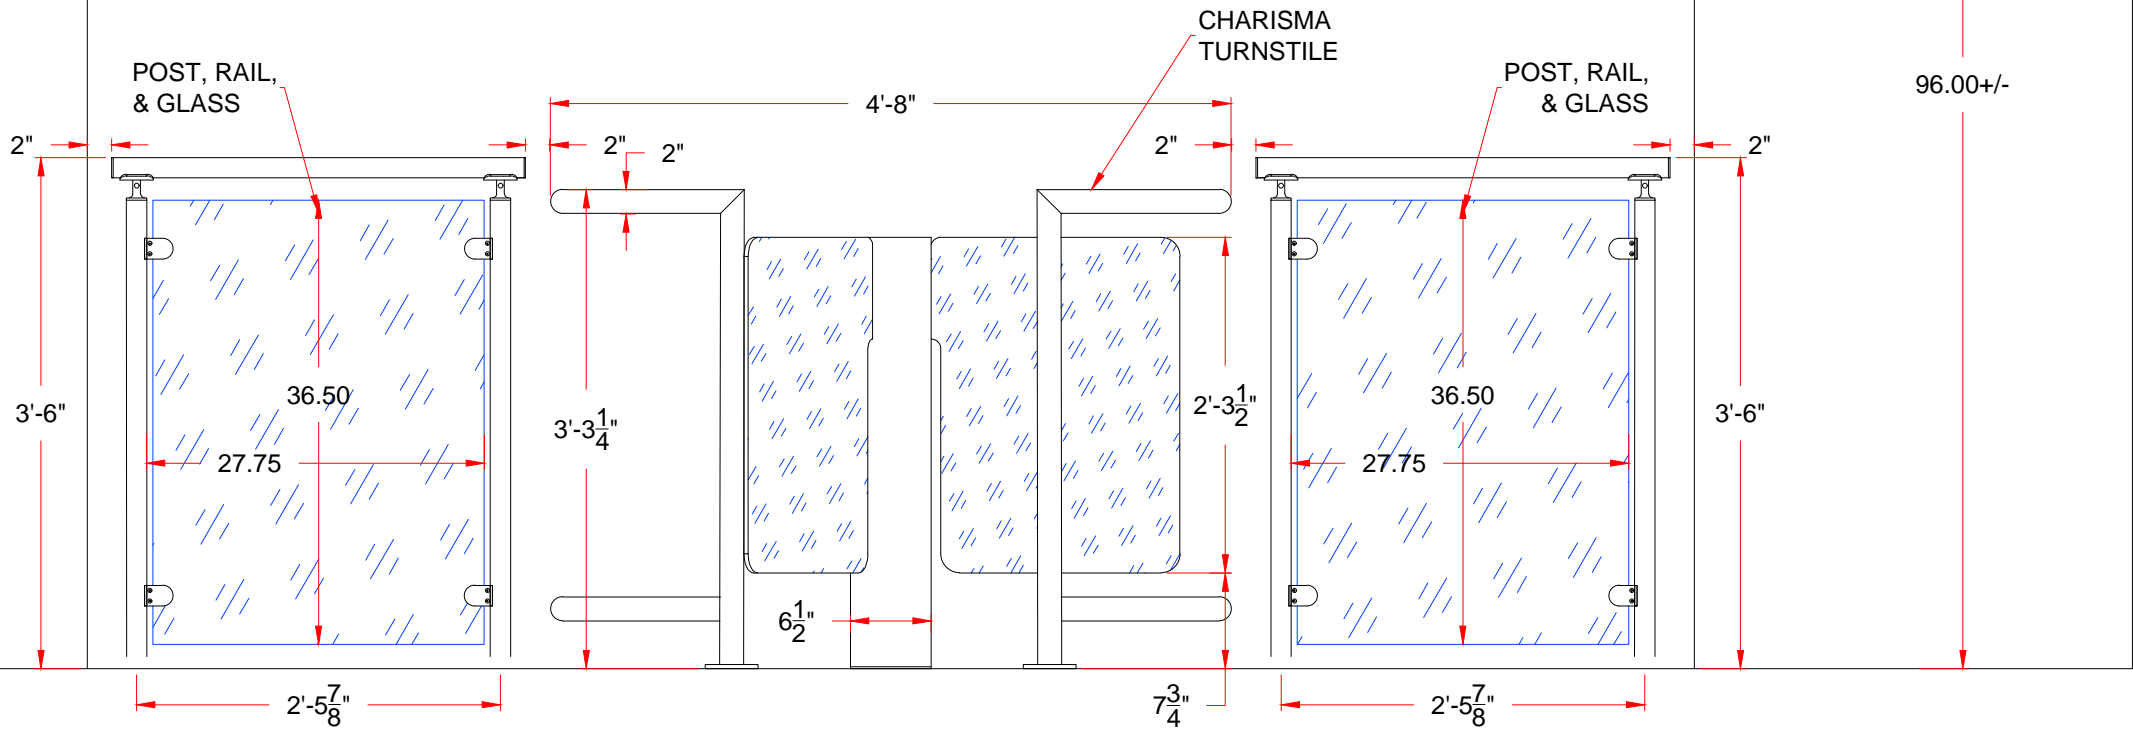

* DIMENSIONS MAY VARY IN ACTUAL INSTALLATION - FABRICATION CHANGES RESERVED - FIELD MEASUREMENT MAY BE REQUIRED *

FIRST DRAWN	BY
09/08/17	CP
REVISED	BY
09/14/17	CJC

D

D

EXISTING WALL
FIELD MEASUREMENT
REQUIRED

EXISTING WALL
FIELD MEASUREMENT
REQUIRED

ELEVATION VIEW

C

C

B

B

FLOOR PLAN

EQUIPMENT
CENTER LINE

Tate Coach
 John Galloway
 Charisma Turnstile

DWG 091417
 Tate Coach - John Galloway
 ELD

DATE 09 / 14 / 17

SCALE = < >

SHEET - 1 OF 1