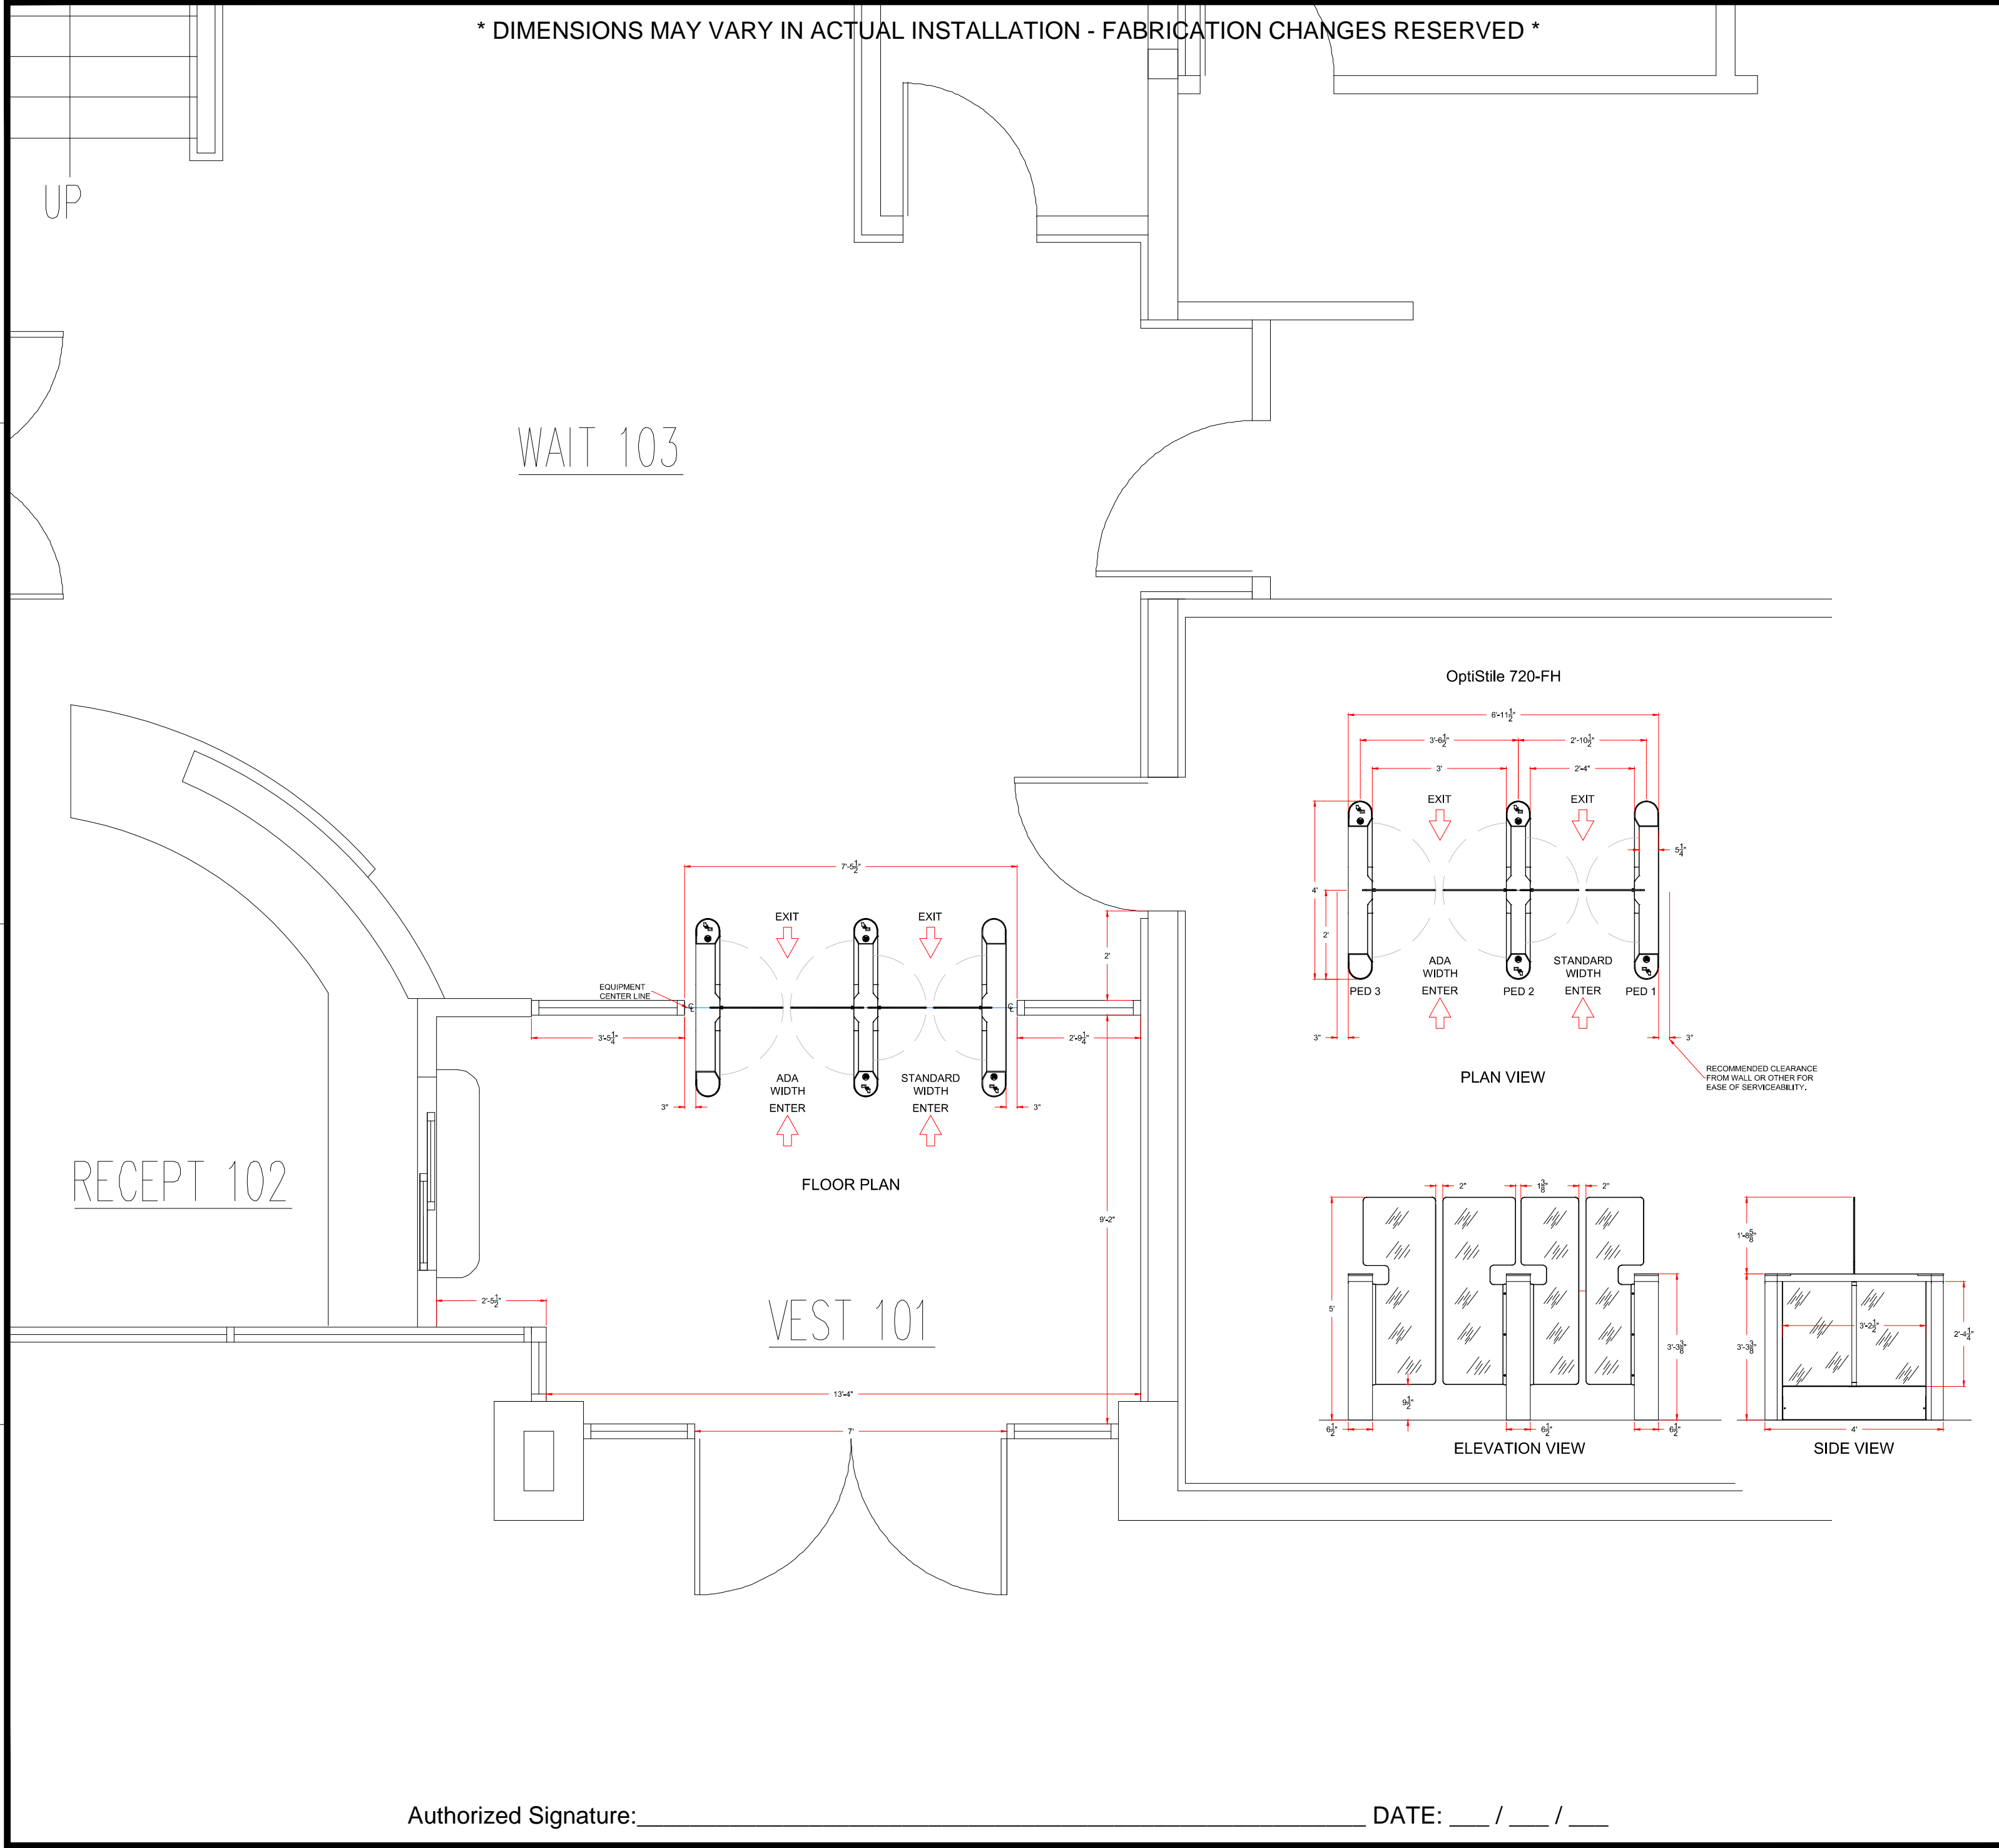

* DIMENSIONS MAY VARY IN ACTUAL INSTALLATION - FABRICATION CHANGES RESERVED *

WAIT 103

RECEPT 102

VEST 101

D

C

B

A

D

C

B

A

FIRST DRAWN	BY
06/16/17	CJC
REVISED	BY

www.TURNSTILES.us
 8641 South Warhawk Rd. Conifer, CO 80433
 Patrick McAllister Tel: 303-670-1099

Authorized Signature: _____ DATE: ___ / ___ / ___

EQUIPMENT LOCATION DETAIL	
Marriott Vacation Club OptiStile 720-FH Full-Height Swinging Barrier Glass Optical Turstile	
DWG	061617 Marriott Vacation Club ELD
DATE	06 / 16 / 17
SCALE =	< >
SHEET - 1 OF 1	