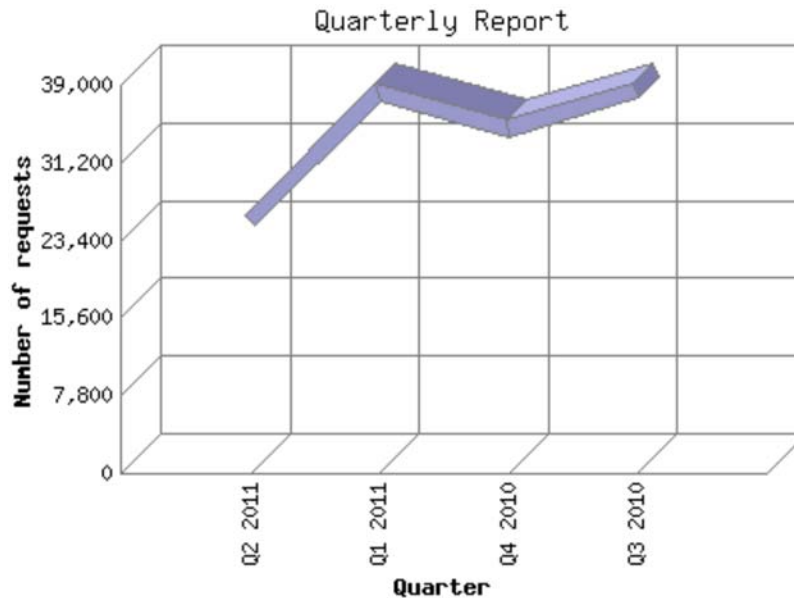

Web Site Report For usedturnstiles.com

Quarterly Report

The Quarterly Report shows total activity on your site for each quarter of a year. Remember that each page hit can result in several server requests as the images for each page are loaded.

Note: Most likely, the first and last quarters will not represent a complete quarter's worth of data, resulting in lower hits.

	Quarter	Number of requests	Number of page requests
1.	Q3 2010	38,392	3,130
2.	Q4 2010	34,571	4,752
3.	Q1 2011	38,184	4,887
4.	Q2 2011	25,326	3,411

Most active quarter Q1 2011 : 4,887 pages sent. **38,392 requests handled.**

Quarterly average: 4,045 pages sent. **34,118 requests handled.**

This report was generated on May 28, 2011 14:51.
Report time frame July 27, 2010 00:31 to May 27, 2011 23:55.

Web statistics report produced by: [analog 6.0](#) / [Report Magic 2.21](#)