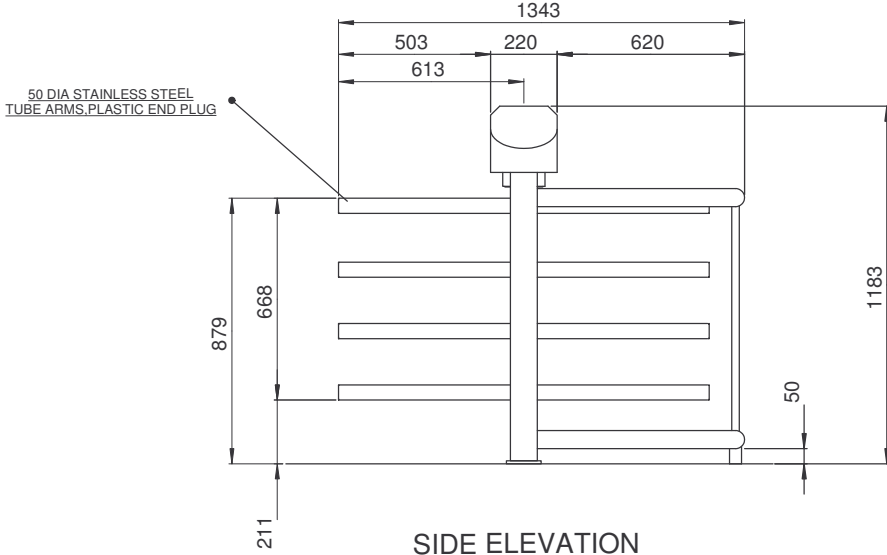

D

E

PLAN VIEW

WIRE DUCT FOOTPRINT

FRONT ELEVATION

SIDE ELEVATION

TURNSTILES: SINGLE HALF HEIGHT PRESTIGE TURNSTILES

MATERIAL	CUSTOMER:		SIZE	FILE	DRAWING	REV	DATE	SCALE
	DRG REF		A4	TITAN	TS05P-GA	01	18-01-05	1:25
	DRAWN	P.J.C	DESCRIPTION:		TURNSTILES TITAN 4 ARM HALF HEIGHT SINGLE PRETIGE TURNSTILE GA			
	CHECK	S.S						