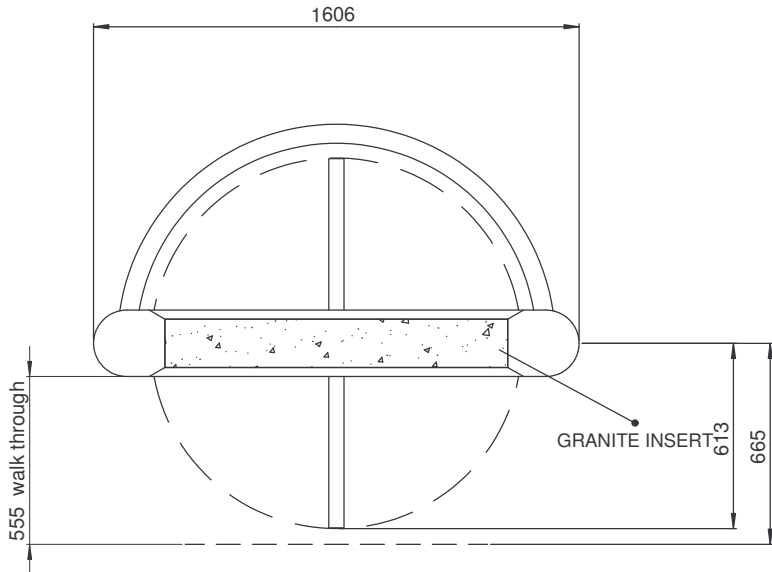

D

E

PLAN VIEW

WIRE DUCT FOOTPRINT

FRONT ELEVATION

SIDE ELEVATION

TURNSTILES: SINGLE HALF HEIGHT PRESTIGE TURNSTILES

MATERIAL	CUSTOMER:		SIZE	FILE	DRAWING	REV	DATE	SCALE
	DRG REF		A4	TITAN	TS05P-GA	01	18-01-05	1:25
	DRAWN	P.J.C	DESCRIPTION:		TURNSTILES TITAN 4 ARM HALF HEIGHT SINGLE PRETIGE TURNSTILE GA			
	CHECK	S.S						