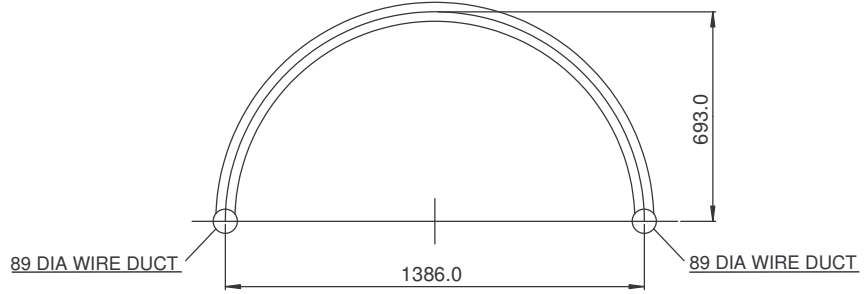

D

E

PLAN VIEW

WIRE DUCT FOOTPRINT

FRONT ELEVATION

SIDE ELEVATION

TURNSTILES: SINGLE HALF HEIGHT PRESTIGE TURNSTILES

MATERIAL	CUSTOMER:		SIZE	FILE	DRAWING	REV	DATE	SCALE
	DRG REF		A4	TITAN	TS05P-GA	01	18-01-05	1:25
	DRAWN	P.J.C	DESCRIPTION:		TURNSTILES TITAN 4 ARM HALF HEIGHT SINGLE PRETIGE TURNSTILE GA			
	CHECK	S.S						