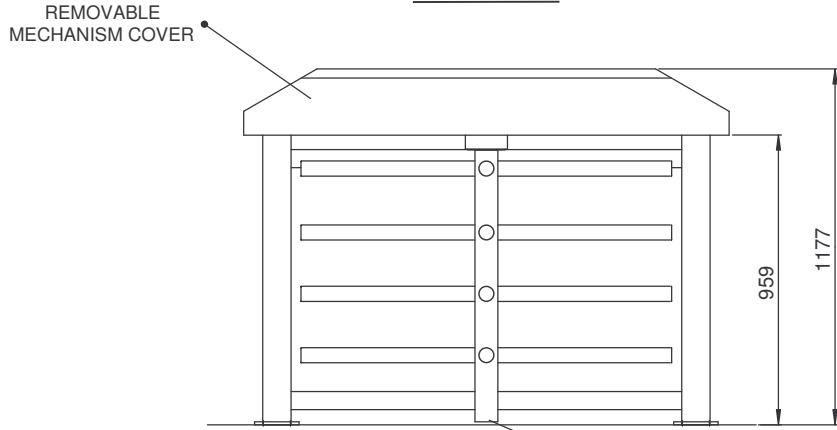

D

E

PLAN VIEW

WIRE DUCT FOOTPRINT

FRONT ELEVATION

SIDE ELEVATION

TURNSTILES: SINGLE HALF HEIGHT PRESTIGE TURNSTILES

MATERIAL	CUSTOMER:		SIZE	FILE	DRAWING	REV	DATE	SCALE
	DRG REF		A4	TITAN	TS05P-GA	01	18-01-05	1:25
	DRAWN	P.J.C	DESCRIPTION:		TURNSTILES TITAN 4 ARM HALF HEIGHT SINGLE PRETIGE TURNSTILE GA			
	CHECK	S.S						