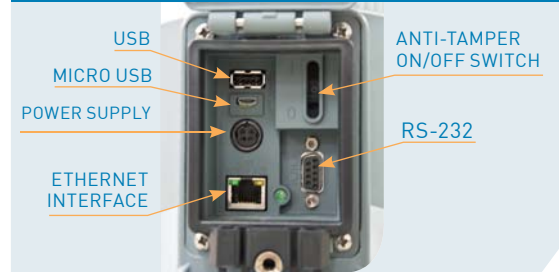

Column type

Part # APSiM2Plus/E