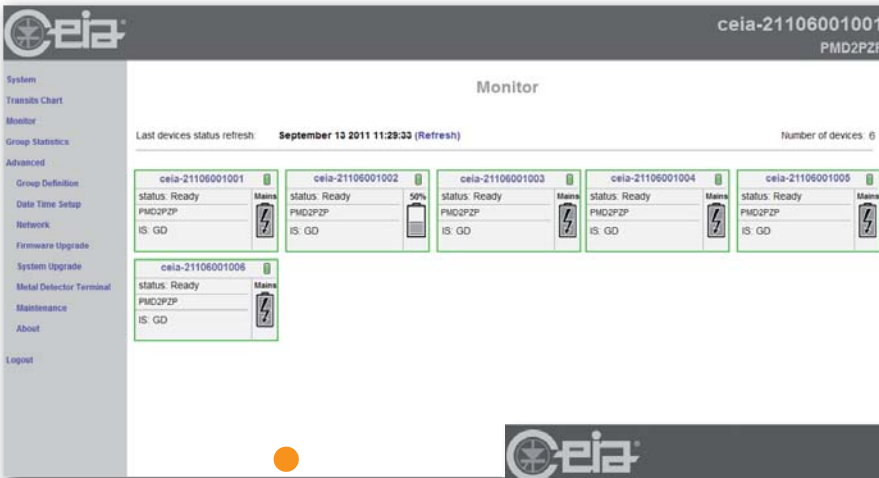

APSiM2PLUS

Integrated web-server & logger

APSiM2Plus Advanced Power Supply and Interface Module

- Ethernet 100base-TX connection from bottom and ceiling
- USB host and device interface
- RS-232 interface
- Zero Configuration Networking (Zeroconf)

Panel type

Part # APSiM2Plus/P

Column type

Part # APSiM2Plus/E

MONITOR

REPORT