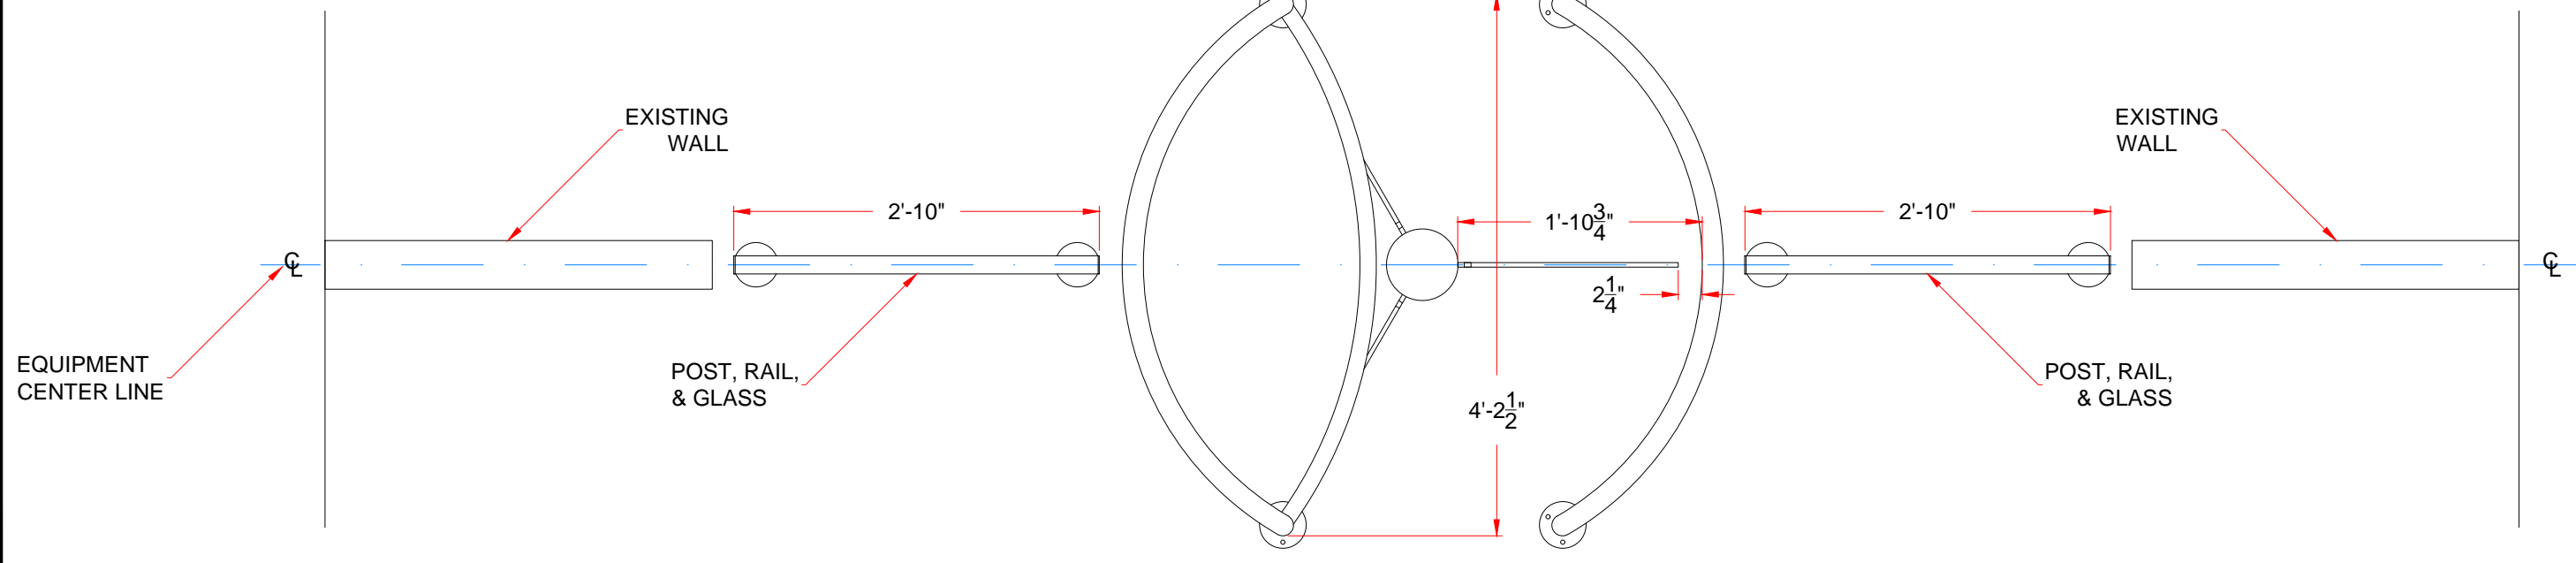

EXISTING WALL
FIELD MEASUREMENT
REQUIRED

ELEVATION VIEW

C

C

B

B

FLOOR PLAN

A

A

www.TURNSTILES.us
 8641 South Warhawk Rd. Conifer, CO 80433
 Patrick McAllister Tel: 303-670-1099

Equipment Location Detail

Tate Coach
 John Galloway
 Charisma Turnstile

DWG 091417
 Tate Coach - John Galloway
 ELD