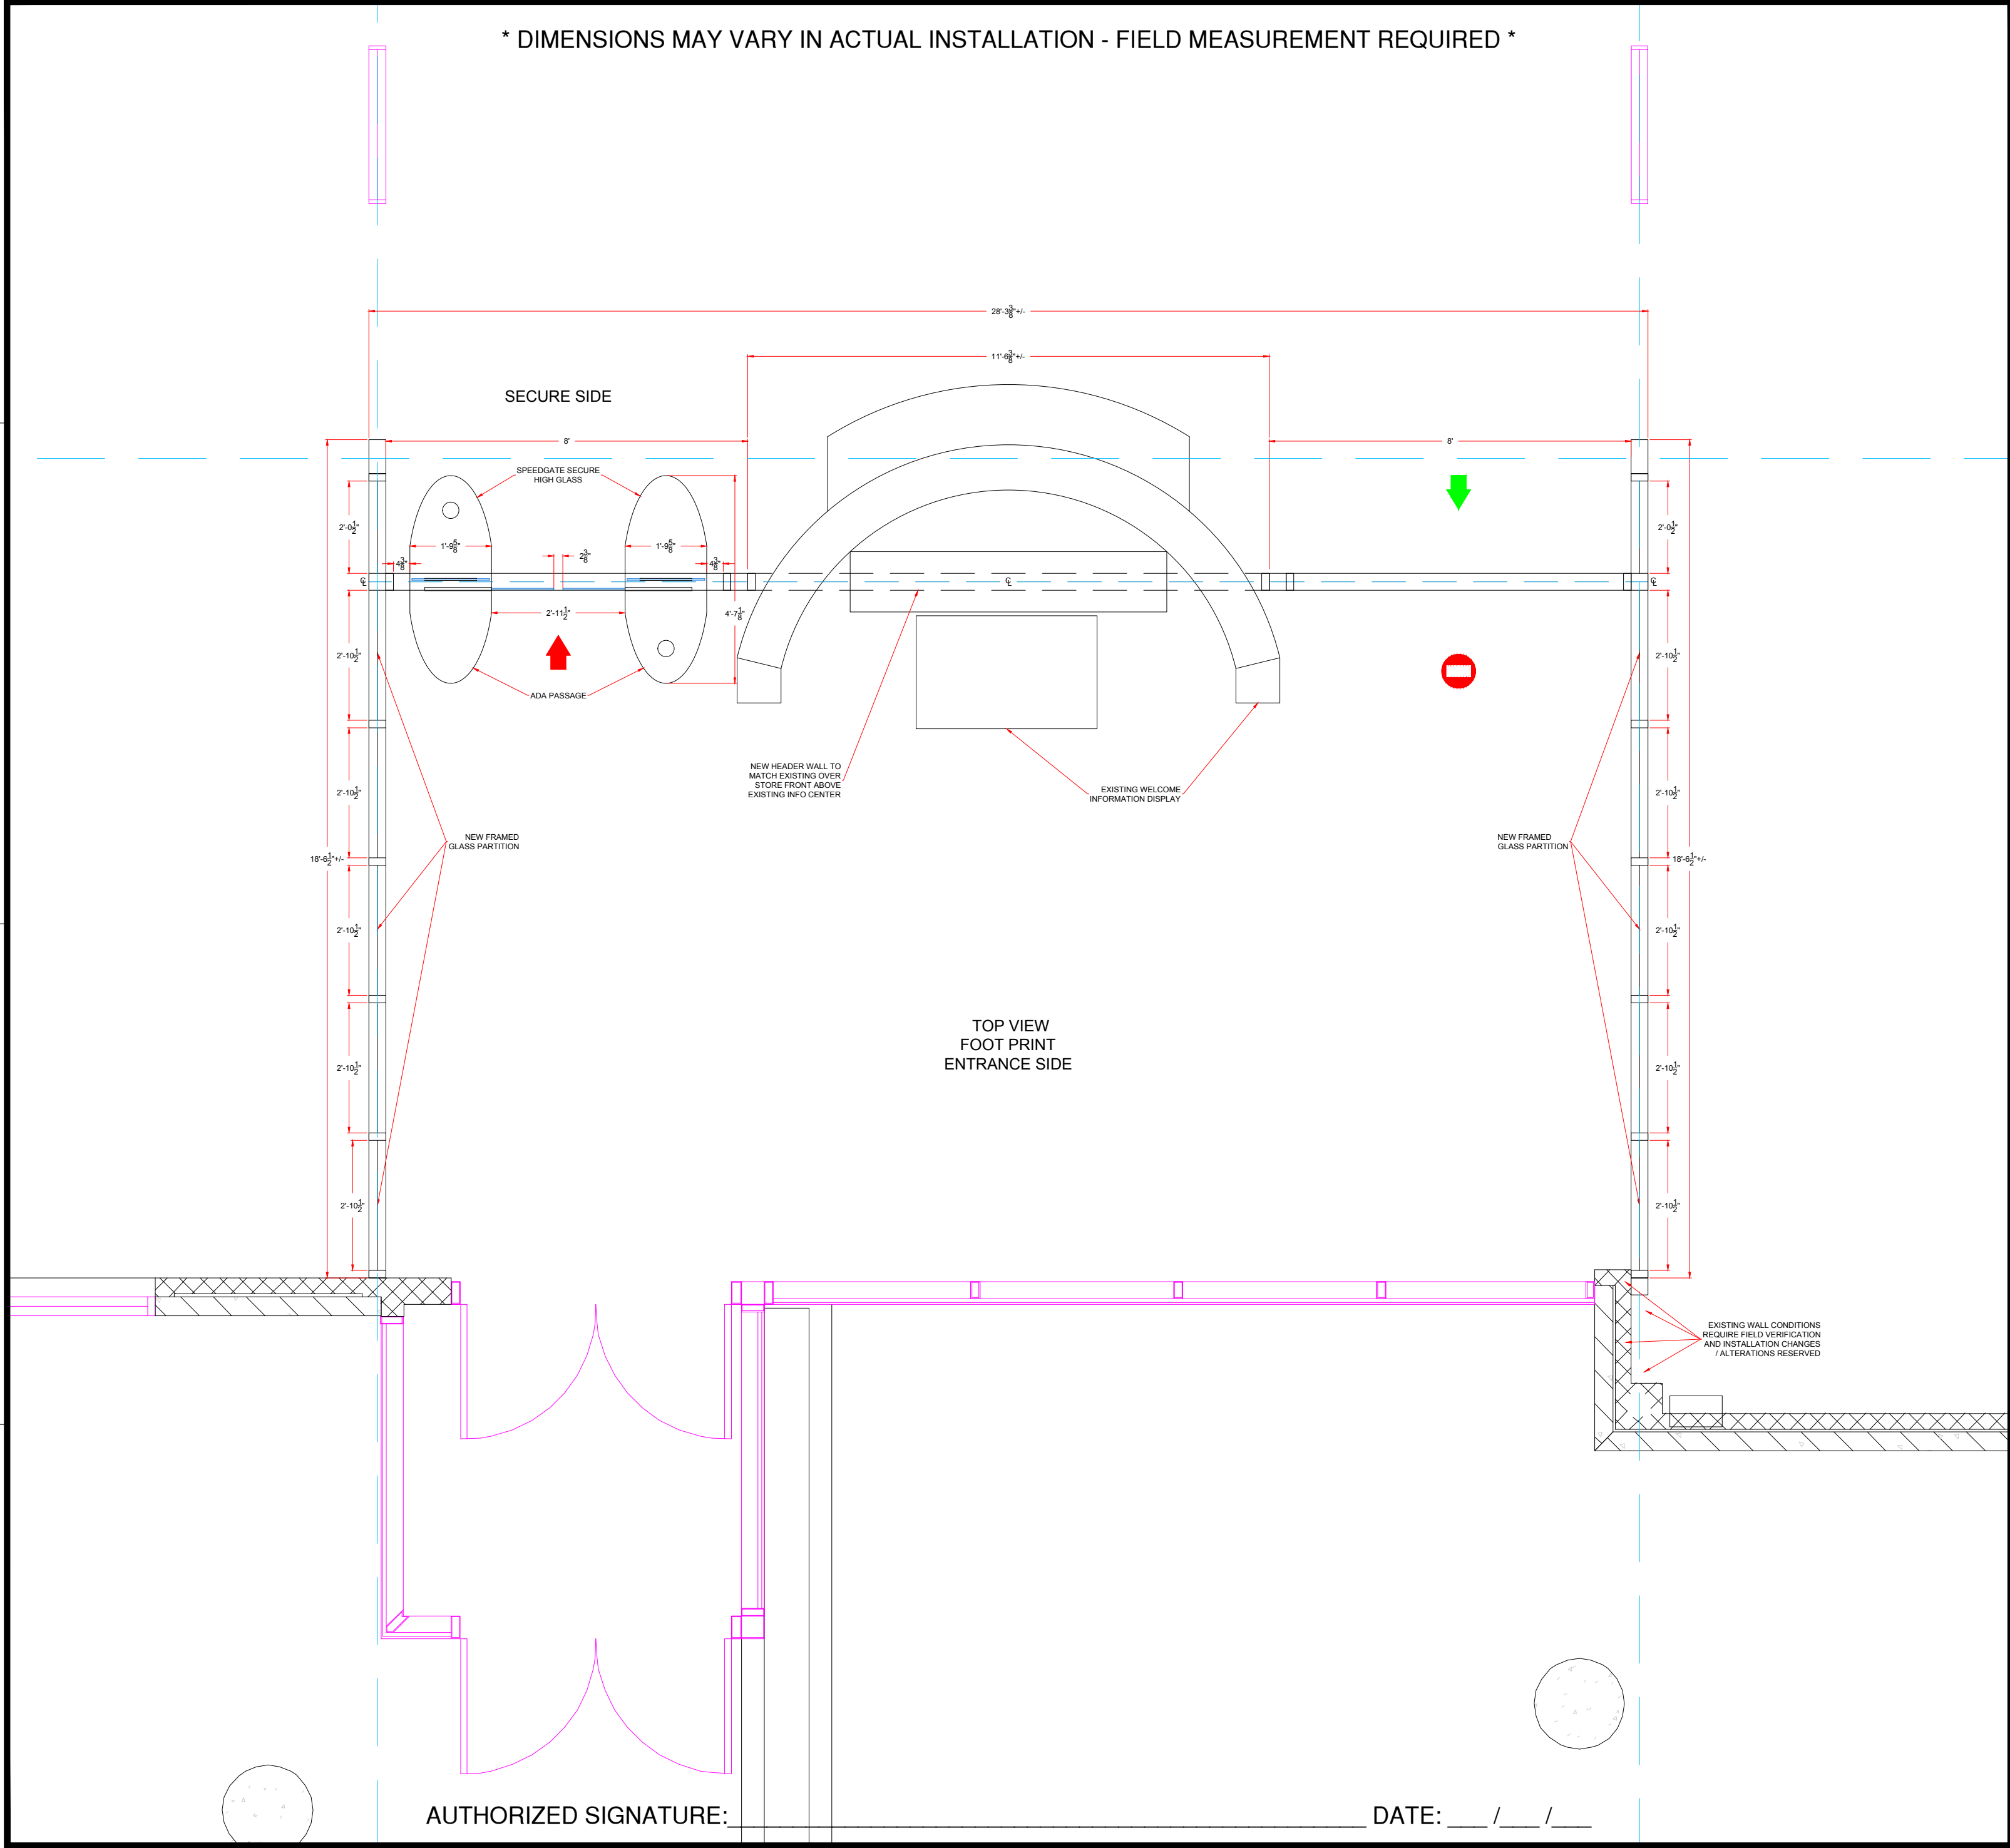

Equipment Location Detail	
SalonCentric La Vista, NE SPEEDGATE SECURE	
DWG	062316 SalonCentric La Vista, NE ELD
DATE	06 / 23 / 16
SCALE =	< >
SHEET - 1 OF 2	

AUTHORIZED SIGNATURE: _____

DATE: ___ / ___ / ___

* DIMENSIONS MAY VARY IN ACTUAL INSTALLATION - FIELD MEASUREMENT REQUIRED *

INTERIOR ELEVATION
SECURE SIDE

INTERIOR ELEVATION RIGHT ENTRANCE SIDE
STOREFRONT WITH VARIED TEXTURE AND COLOR PANES

INTERIOR ELEVATION LEFT ENTRANCE SIDE
STOREFRONT WITH VARIED TEXTURE AND COLOR PANES