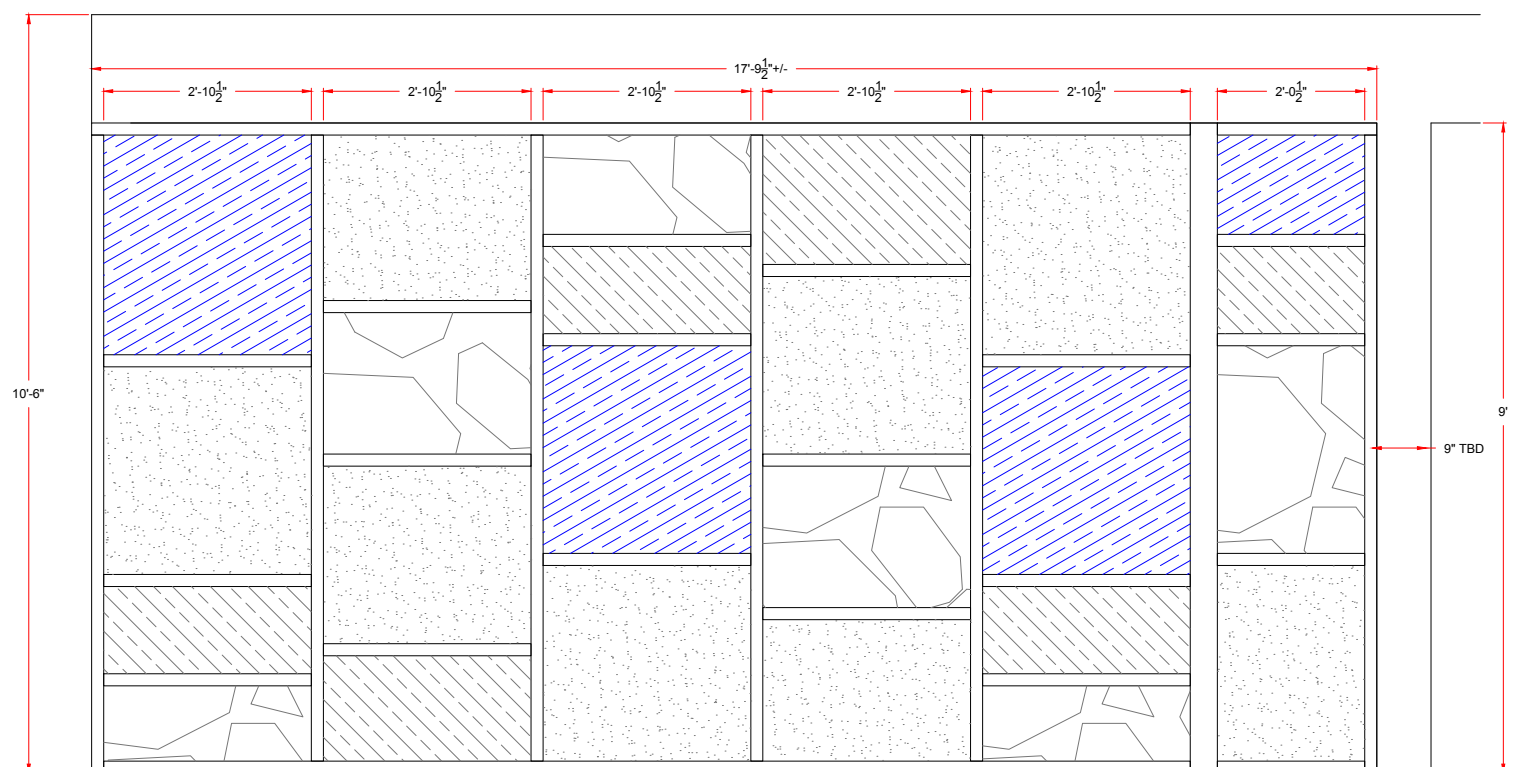

Equipment Location Detail	
SalonCentric La Vista, NE SPEEDGATE SECURE	
DWG	062316 SalonCentric La Vista, NE ELD
DATE	06 / 23 / 16
SCALE =	< >
SHEET - 1 OF 2	

AUTHORIZED SIGNATURE: _____

DATE: ___ / ___ / ___

* DIMENSIONS MAY VARY IN ACTUAL INSTALLATION - FIELD MEASUREMENT REQUIRED *

INTERIOR ELEVATION
SECURE SIDE

INTERIOR ELEVATION RIGHT ENTRANCE SIDE
STOREFRONT WITH VARIED TEXTURE AND COLOR PANES

INTERIOR ELEVATION LEFT ENTRANCE SIDE
STOREFRONT WITH VARIED TEXTURE AND COLOR PANES