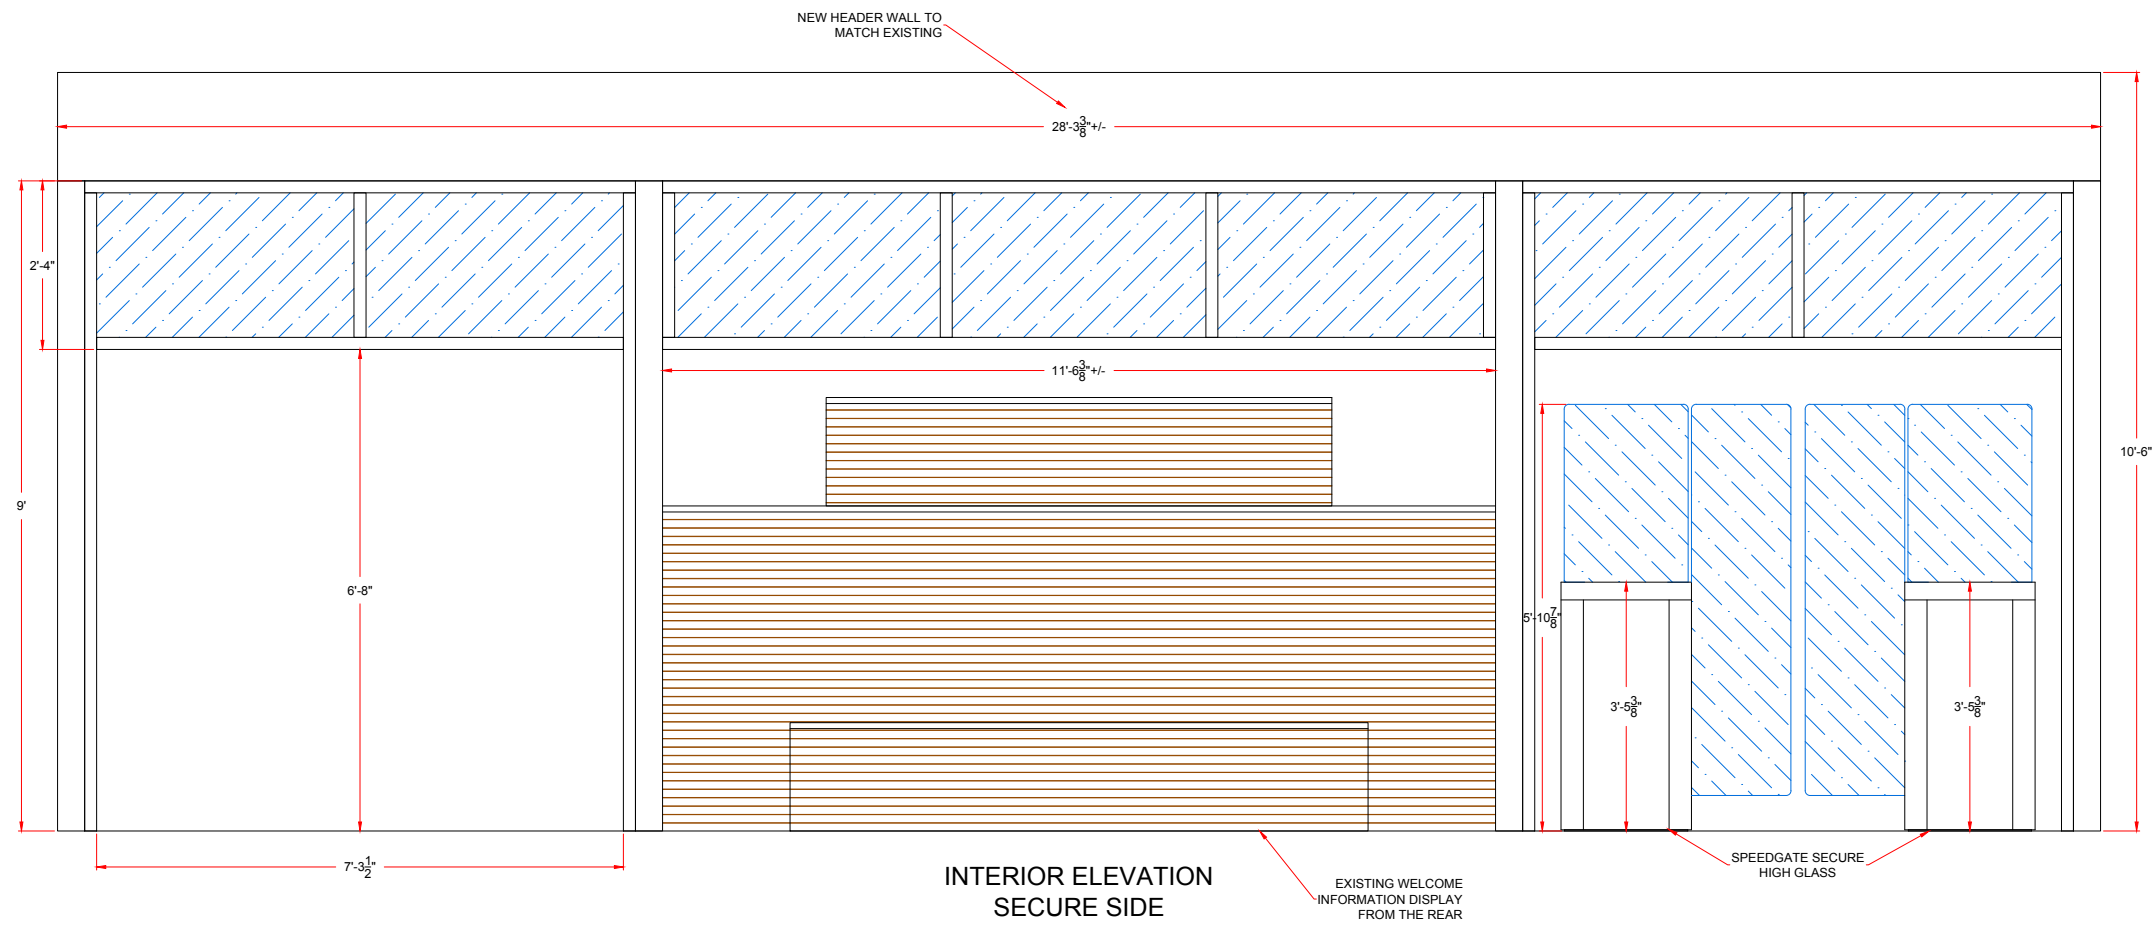

Equipment Location Detail	
SalonCentric La Vista, NE SPEEDGATE SECURE	
DWG	062316 SalonCentric La Vista, NE ELD
DATE	06 / 23 / 16
SCALE =	< >
SHEET - 1 OF 2	

AUTHORIZED SIGNATURE: _____

DATE: ___ / ___ / ___

* DIMENSIONS MAY VARY IN ACTUAL INSTALLATION - FIELD MEASUREMENT REQUIRED *

INTERIOR ELEVATION
SECURE SIDE

INTERIOR ELEVATION RIGHT ENTRANCE SIDE
STOREFRONT WITH VARIED TEXTURE AND COLOR PANES

INTERIOR ELEVATION LEFT ENTRANCE SIDE
STOREFRONT WITH VARIED TEXTURE AND COLOR PANES