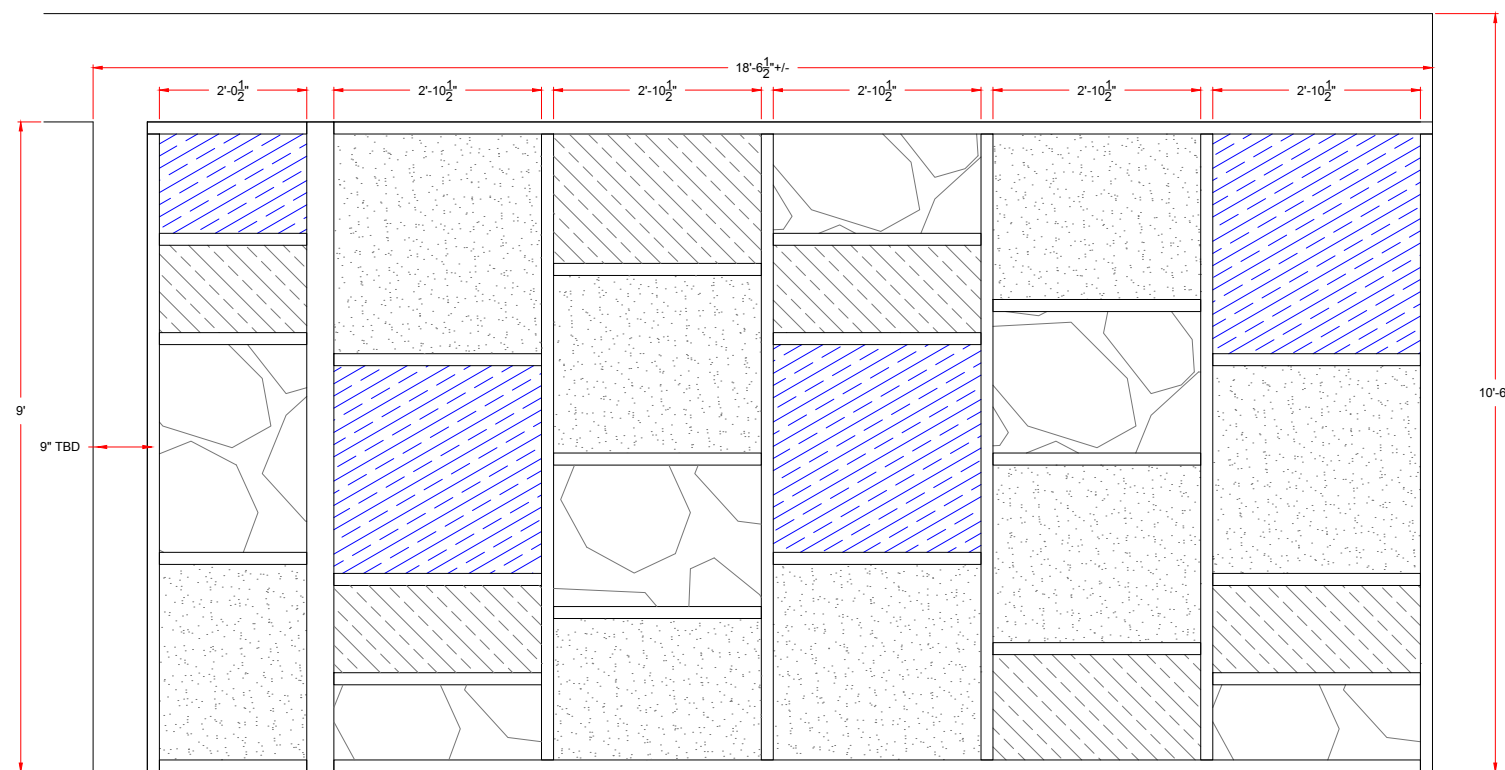

Equipment Location Detail	
SalonCentric La Vista, NE SPEEDGATE SECURE	
DWG	062316 SalonCentric La Vista, NE ELD
DATE	06 / 23 / 16
SCALE =	< >
SHEET - 1 OF 2	

AUTHORIZED SIGNATURE: _____

DATE: ___ / ___ / ___

* DIMENSIONS MAY VARY IN ACTUAL INSTALLATION - FIELD MEASUREMENT REQUIRED *

INTERIOR ELEVATION
SECURE SIDE

INTERIOR ELEVATION RIGHT ENTRANCE SIDE
STOREFRONT WITH VARIED TEXTURE AND COLOR PANES

INTERIOR ELEVATION LEFT ENTRANCE SIDE
STOREFRONT WITH VARIED TEXTURE AND COLOR PANES