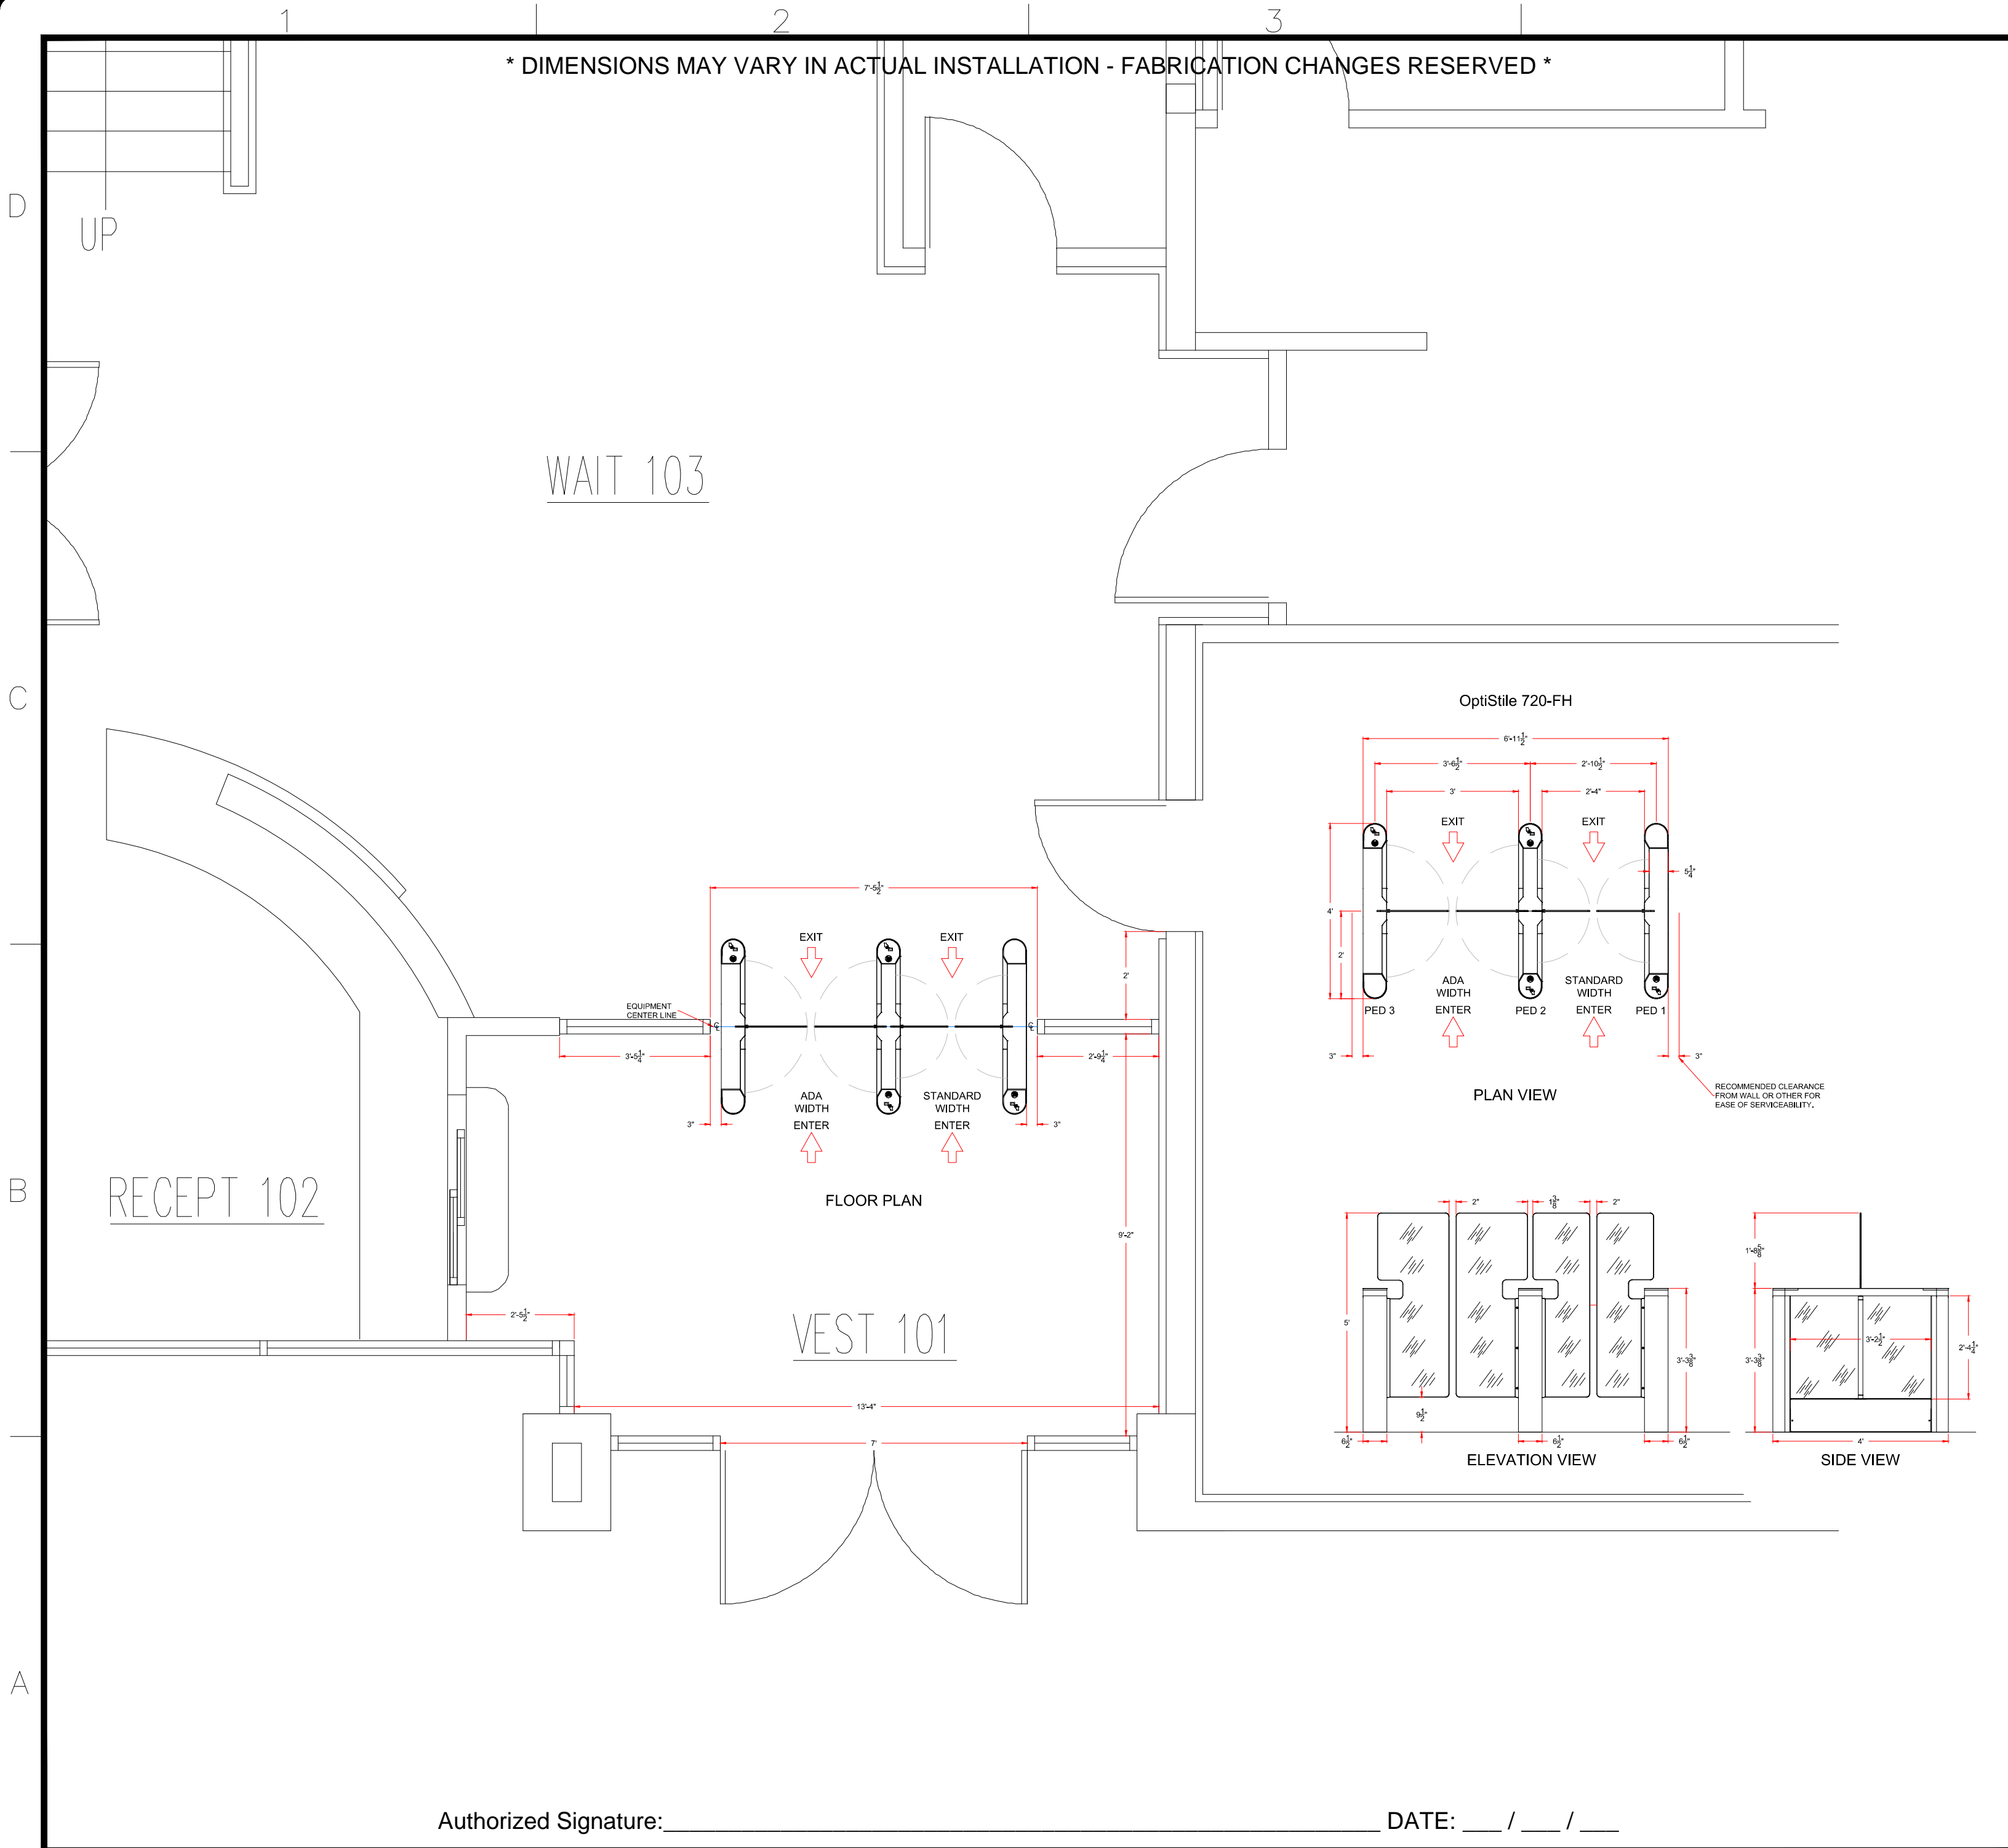

* DIMENSIONS MAY VARY IN ACTUAL INSTALLATION - FABRICATION CHANGES RESERVED *

WAIT 103

RECEPT 102

VEST 101

FIRST DRAWN	BY
06/16/17	CJC
REVISED	BY

www.TURNSTILES.us
 8641 South Warhawk Rd. Conifer, CO 80433
 Patrick McAllister Tel: 303-670-1099

EQUIPMENT LOCATION DETAIL	
Marriott Vacation Club OptiStile 720-FH Full-Height Swinging Barrier Glass Optical Turstile	
DWG	061617 Marriott Vacation Club ELD
DATE	06 / 16 / 17
SCALE =	< >
SHEET - 1 OF 1	