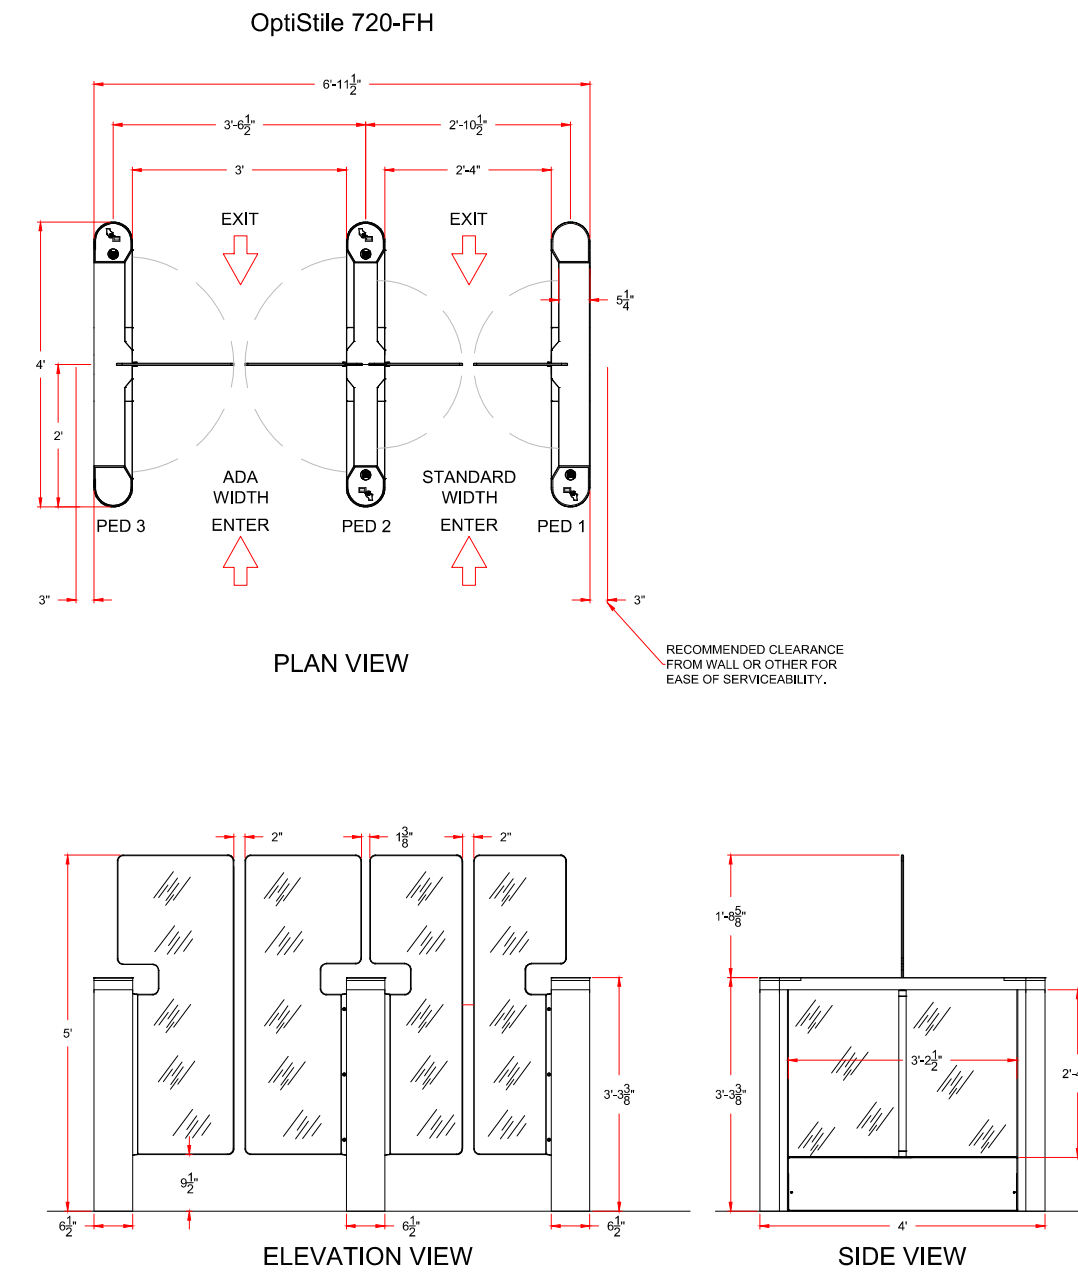

* DIMENSIONS MAY VARY IN ACTUAL INSTALLATION - FABRICATION CHANGES RESERVED *

WAIT 103

RECEPT 102

VEST 101

FIRST DRAWN	BY
06/16/17	CJC
REVISED	BY

www.TURNSTILES.us
 8641 South Warhawk Rd. Conifer, CO 80433
 Patrick McAllister Tel: 303-670-1099

EQUIPMENT LOCATION DETAIL	
Marriott Vacation Club OptiStile 720-FH Full-Height Swinging Barrier Glass Optical Turstile	
DWG	061617 Marriott Vacation Club ELD
DATE	06 / 16 / 17
SCALE =	< >
SHEET - 1 OF 1	