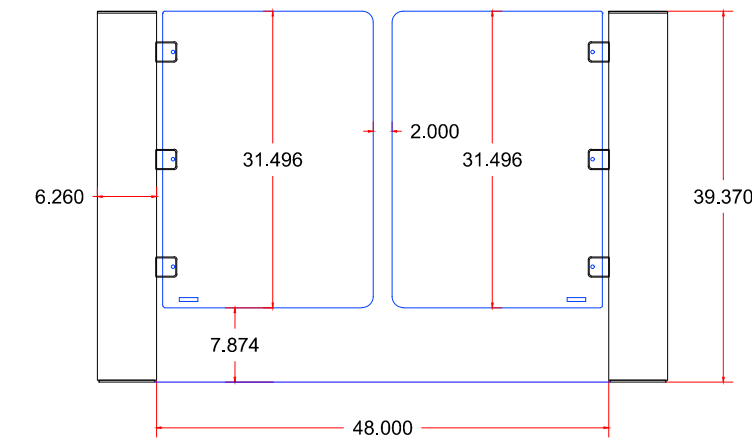

EQUIPMENT LOCATION DETAIL	
TF GREEN AIRPORT DIMEO CONSTRUCTION CO. MPS 122 WAIST HIGH SWING GATES	
DWG	061217 TF GREEN AIRPORT ELD
DATE	06 / 12 / 17
SCALE =	< >
SHEET - 1 OF 1	

FLOOR PLAN

FOOT PRINT

Authorized Signature: _____ DATE: ___ / ___ / ___