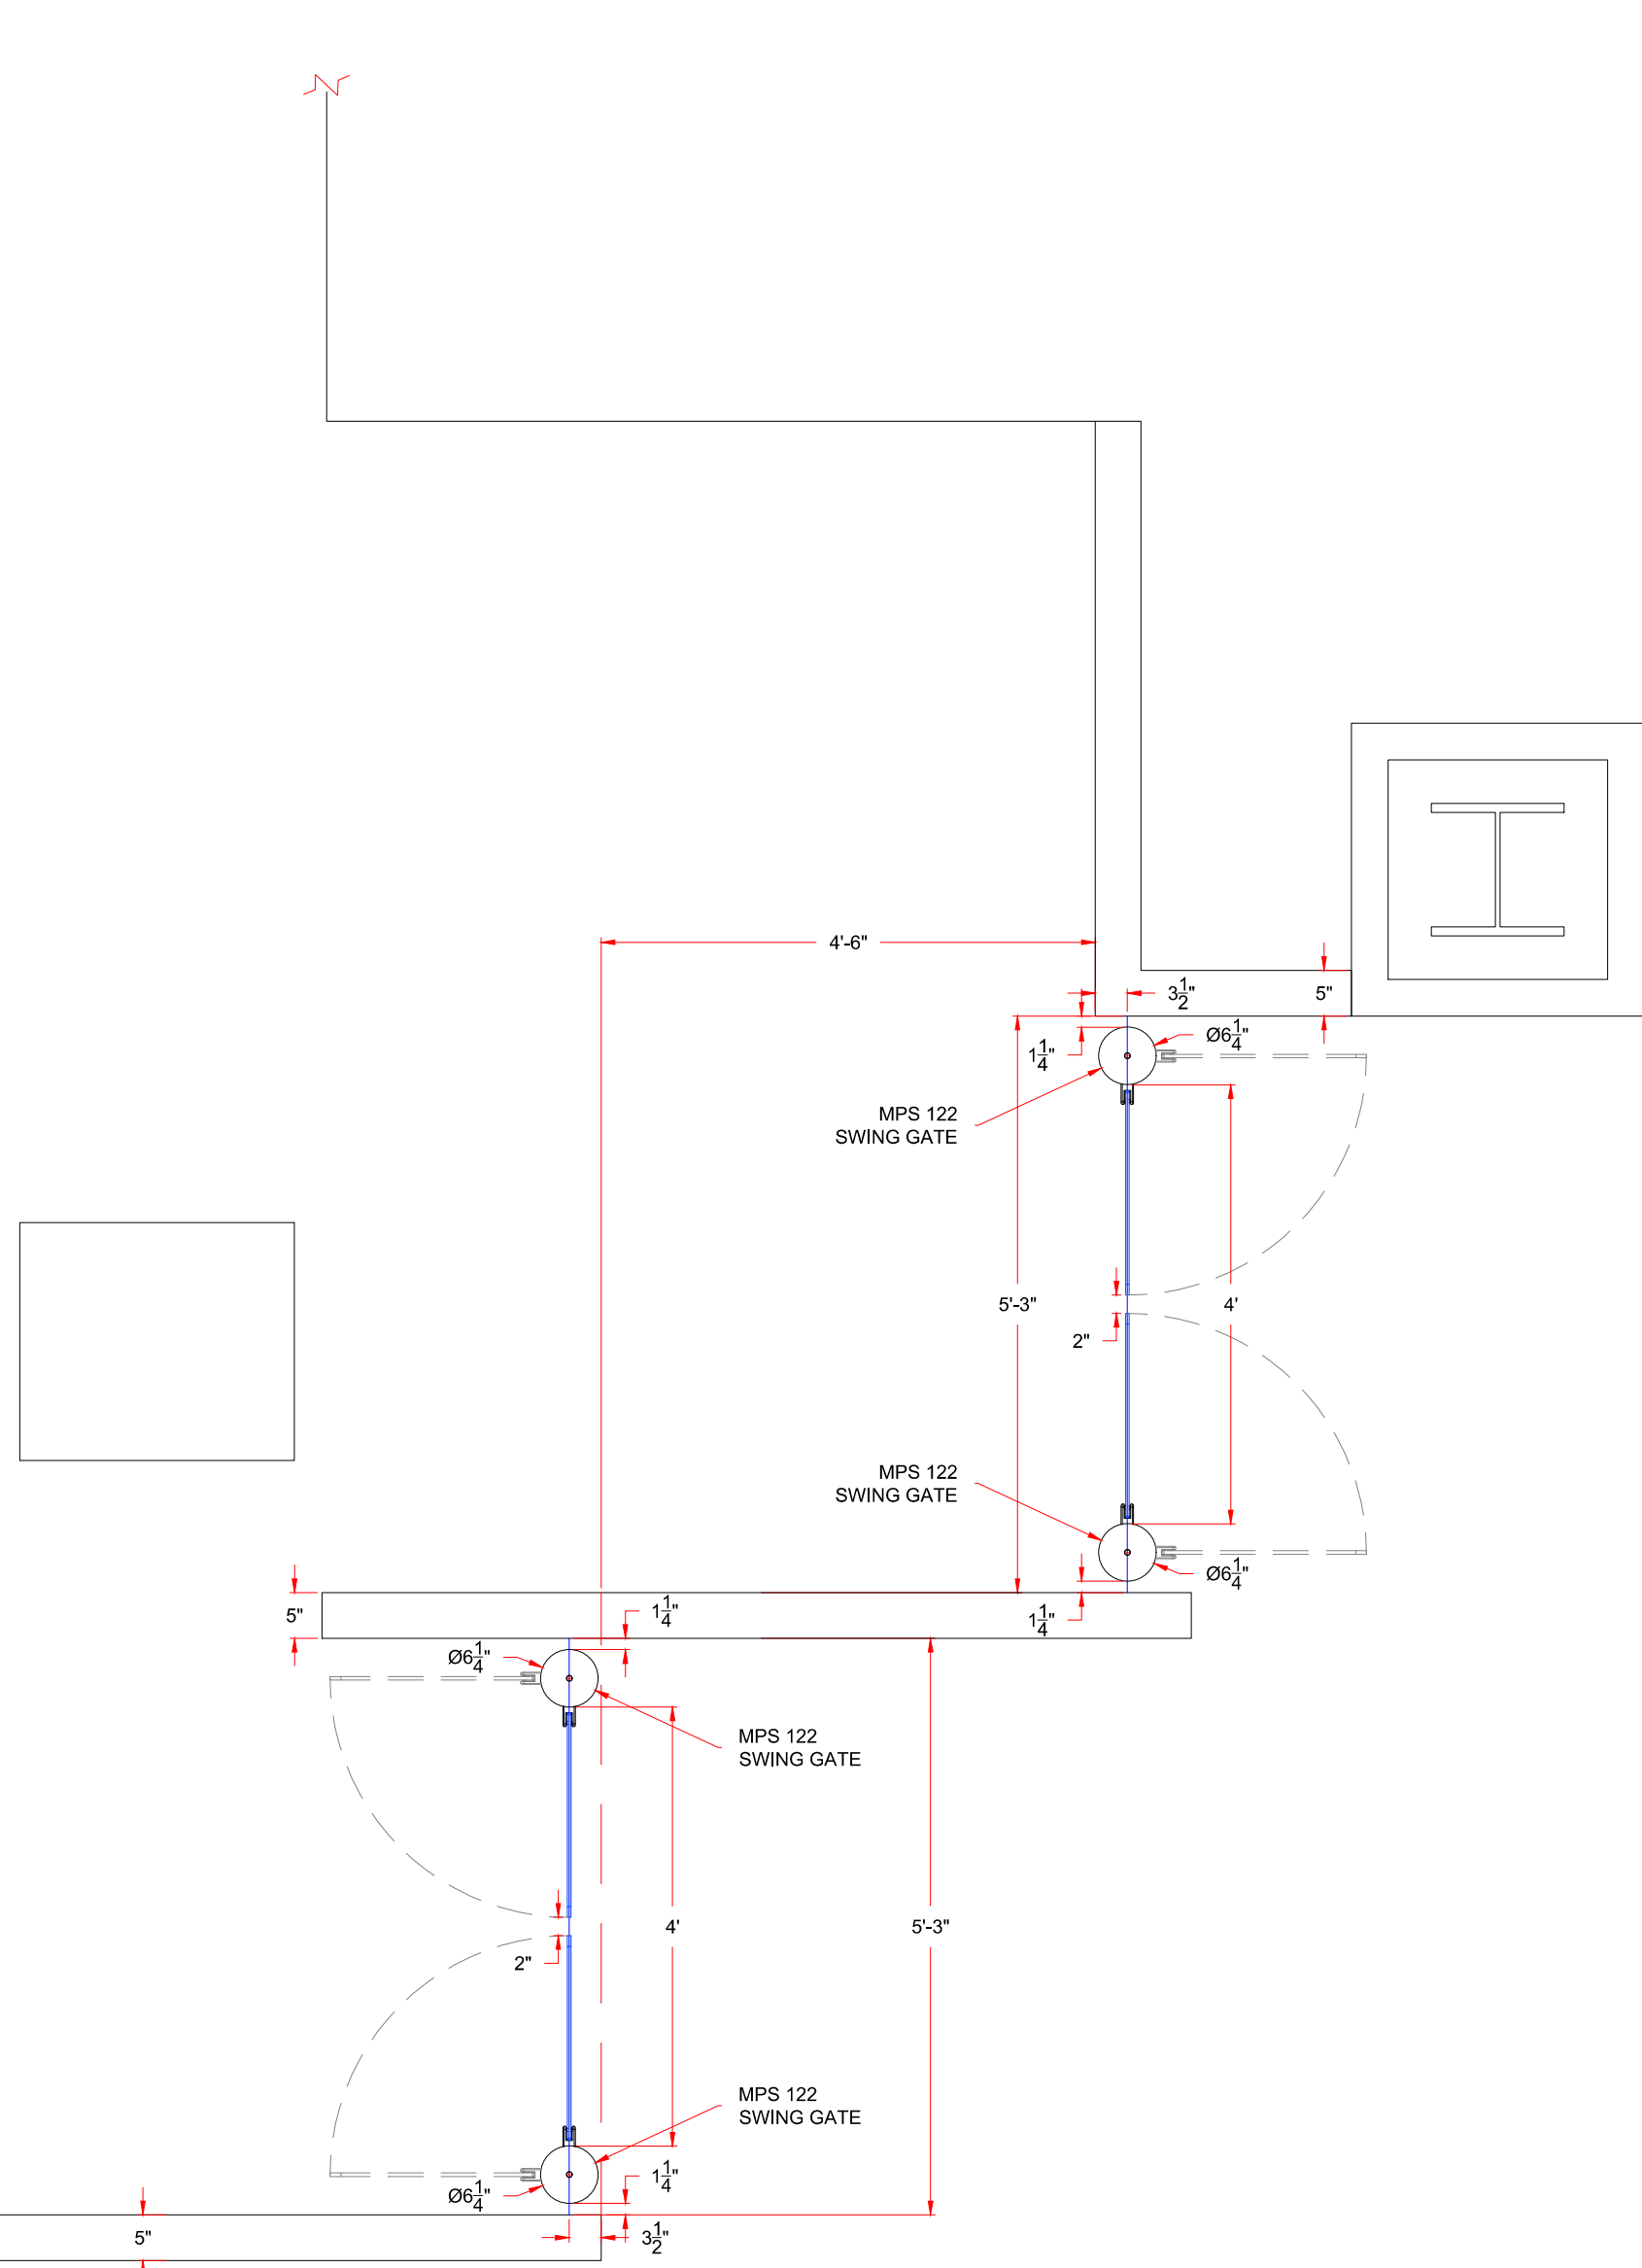

* DIMENSIONS MAY VARY IN ACTUAL INSTALLATION - FABRICATION CHANGES RESERVED *

FIRST DRAWN	BY
06/12/17	CJC
REVISED	BY

www.TURNSTILES.us
 8641 South Warhawk Rd. Conifer, CO 80433
 Patrick McAllister Tel: 303-670-1099

EQUIPMENT LOCATION DETAIL	
TF GREEN AIRPORT DIMEO CONSTRUCTION CO. MPS 122 WAIST HIGH SWING GATES	
DWG	061217 TF GREEN AIRPORT ELD
DATE	06 / 12 / 17
SCALE =	< >
SHEET - 1 OF 1	

FLOOR PLAN

FOOT PRINT

Authorized Signature: _____ DATE: ___ / ___ / ___