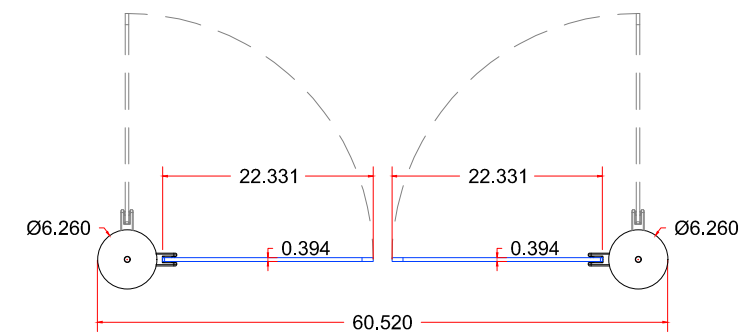

EQUIPMENT LOCATION DETAIL	
TF GREEN AIRPORT DIMEO CONSTRUCTION CO. MPS 122 WAIST HIGH SWING GATES	
DWG	061217 TF GREEN AIRPORT ELD
DATE	06 / 12 / 17
SCALE =	< >
SHEET - 1 OF 1	

FLOOR PLAN

FOOT PRINT

Authorized Signature: _____ DATE: ___ / ___ / ___