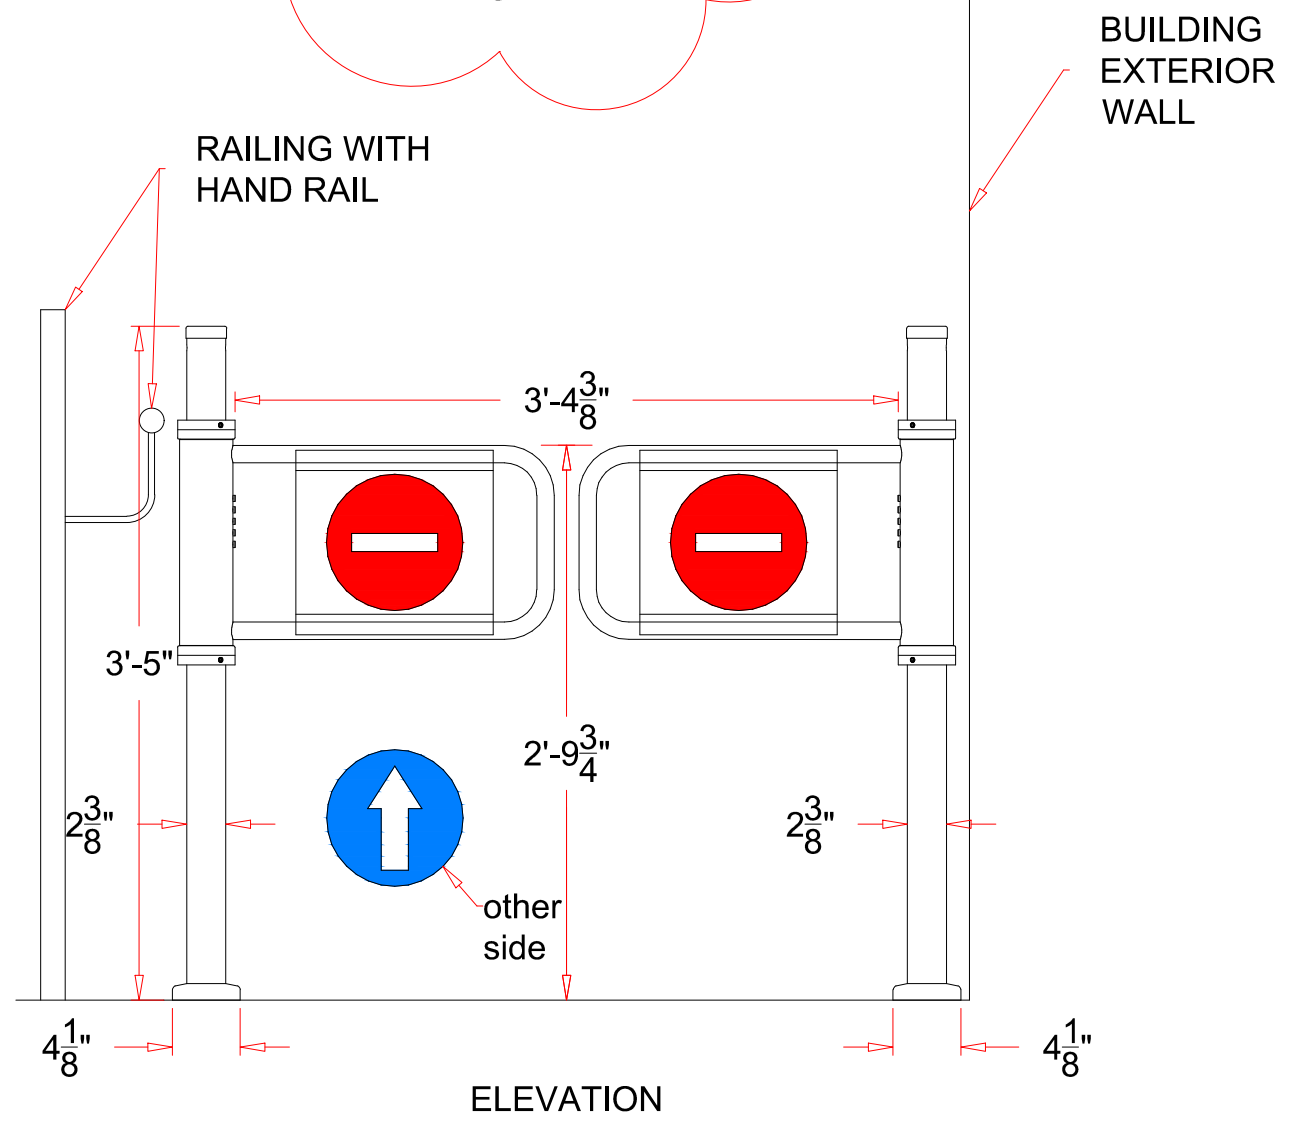

\* DIMENSIONS MAY VARY IN ACTUAL INSTALLATION - FABRICATION CHANGES RESERVED \*

\*DIRECTIONAL SYMBOLS DEPICTED ARE FOR EXAMPLE, ACTUAL SYMBOLOGY OR SIGNAGE IS TO BE SELECTED BY OWNER

ELEVATION

SECURE SIDE

FIRST DRAWN	BY
04/17/17	CJC

**www.TURNSTILES.us**  
 8641 South Warhawk Rd. Conifer, CO 80433  
 Patrick McAllister Tel: 303-670-1099

EQUIPMENT LOCATION DETAIL	
Uncle Ikes TS03-04 SERIES WAIST HIGH SWING GATES	
DWG	032017 UNCLE IKES ELD
DATE	04 / 17 / 17
SCALE =	< >
SHEET - 1 OF 1	