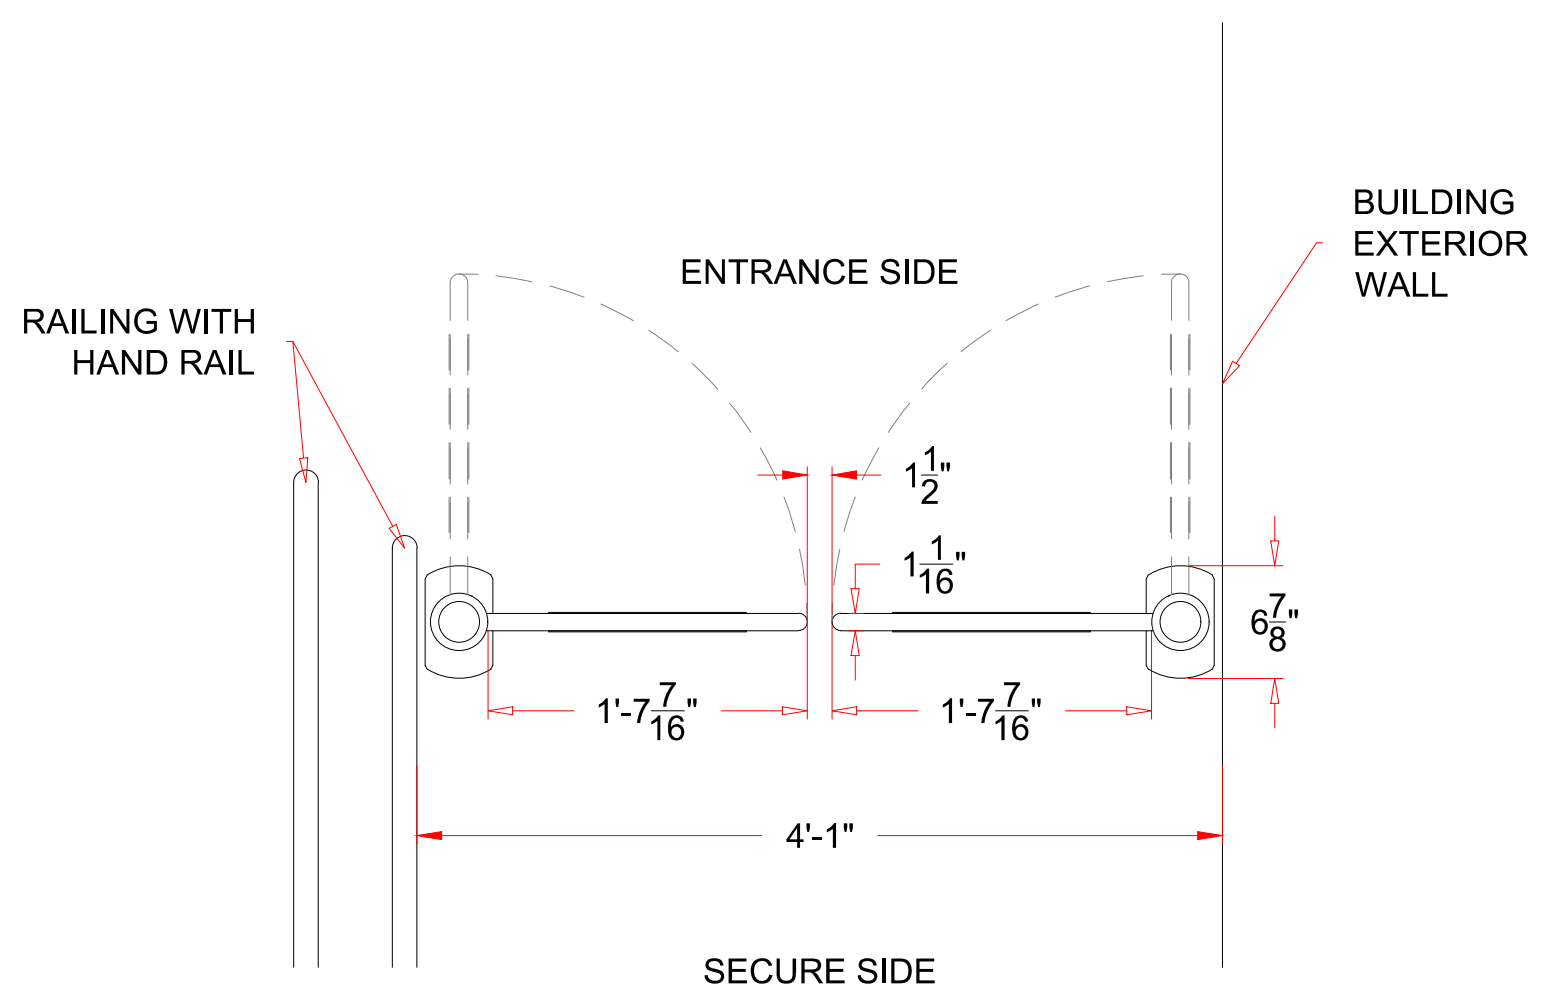

\* DIMENSIONS MAY VARY IN ACTUAL INSTALLATION - FABRICATION CHANGES RESERVED \*

\*DIRECTIONAL SYMBOLS DEPICTED ARE FOR EXAMPLE, ACTUAL SYMBOLOGY OR SIGNAGE IS TO BE SELECTED BY OWNER

ELEVATION

SECURE SIDE

FIRST DRAWN	BY
04/17/17	CJC

**www.TURNSTILES.us**  
 8641 South Warhawk Rd. Conifer, CO 80433  
 Patrick McAllister Tel: 303-670-1099

EQUIPMENT LOCATION DETAIL	
Uncle Ikes TS03-04 SERIES WAIST HIGH SWING GATES	
DWG	032017 UNCLE IKES ELD
DATE	04 / 17 / 17
SCALE =	< >
SHEET - 1 OF 1	