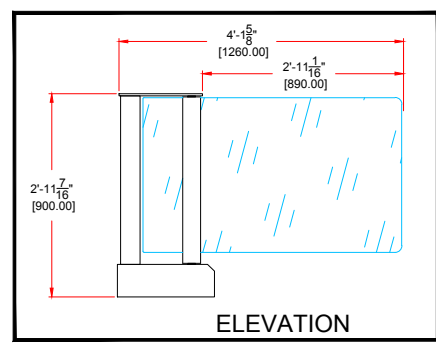

FIRST DRAWN	BY
03/01/17	CJC
REVISED	BY

www.TURNSTILES.us
8641 South Warhawk Rd. Conifer, CO 80433
Patrick McAllister Tel: 303-670-1099

Equipment Location Detail	
San Manuel Casino Frameless Glass Two-Way Swing Gate	
DWG	030117 San Manuel Casino ELD
DATE	03 / 01 / 17
SCALE =	< >
SHEET - 1 OF 1	

D

D

C

C

B

B

A

A

1

2

3

4

1

2

3

4