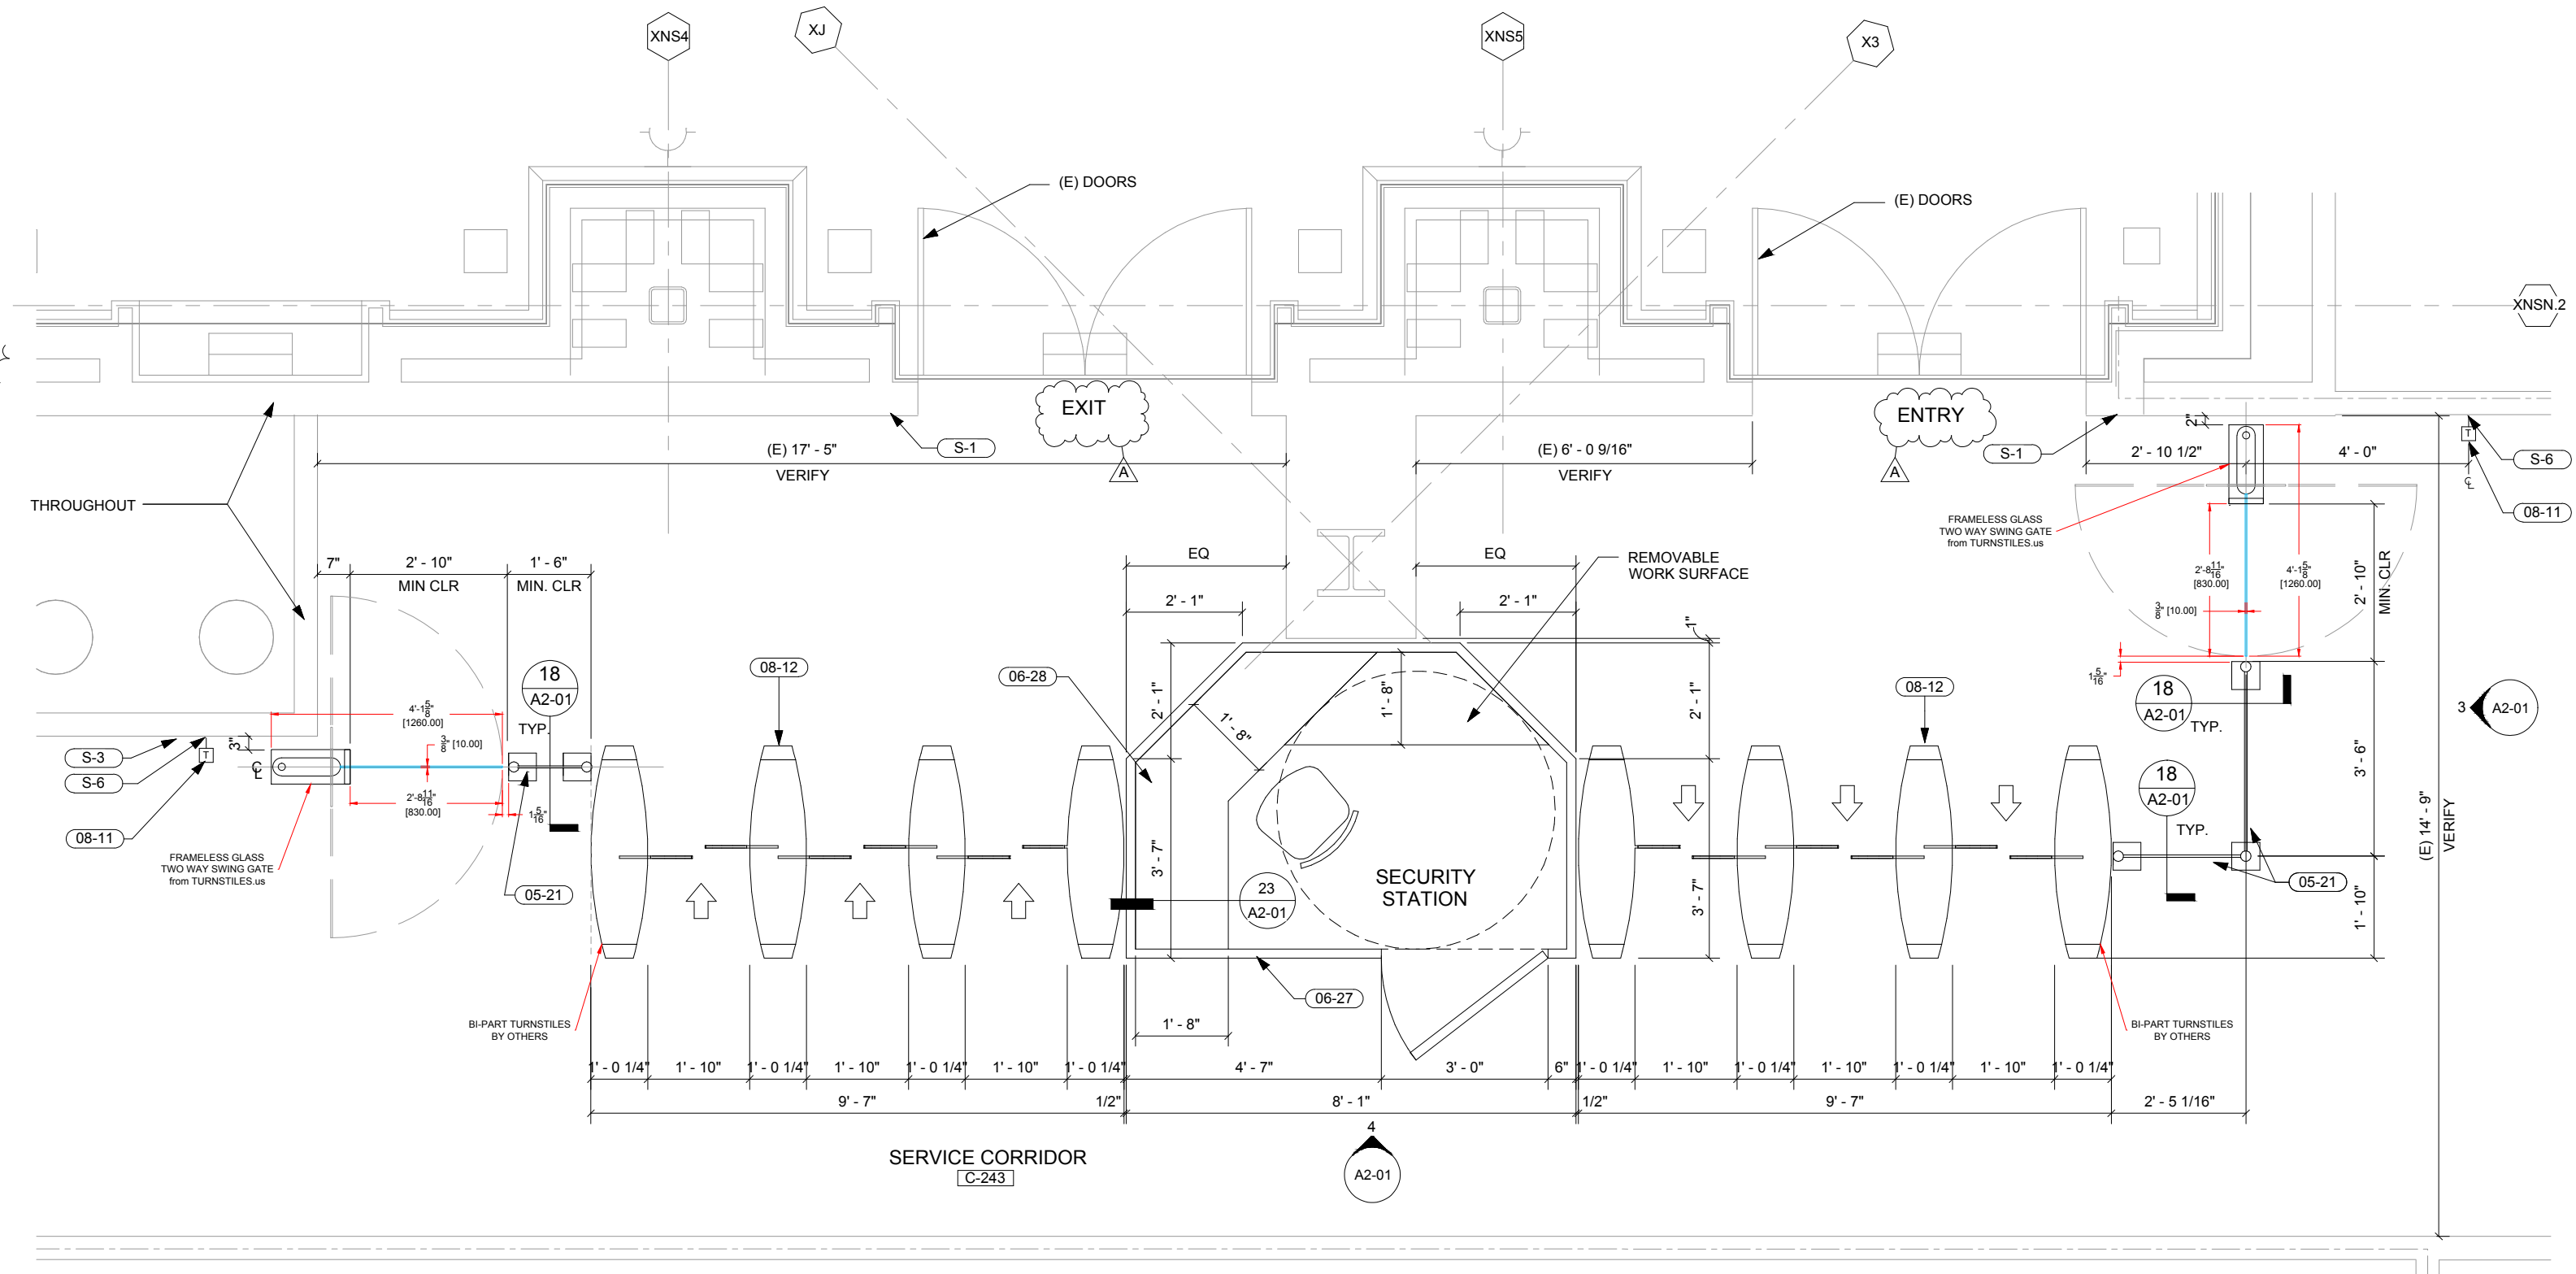

FIRST DRAWN	BY
03/01/17	CJC
REVISED	BY

www.TURNSTILES.us
8641 South Warhawk Rd. Conifer, CO 80433
Patrick McAllister Tel: 303-670-1099

Equipment Location Detail	
San Manuel Casino Frameless Glass Two-Way Swing Gate	
DWG	030117 San Manuel Casino ELD
DATE	03 / 01 / 17
SCALE =	< >
SHEET - 1 OF 1	

2 ENLARGED TURNSTILE PLAN DETAIL
 REF: 01_ARCH_EET_Addendum A_161209

D

D

C

C

B

B

A