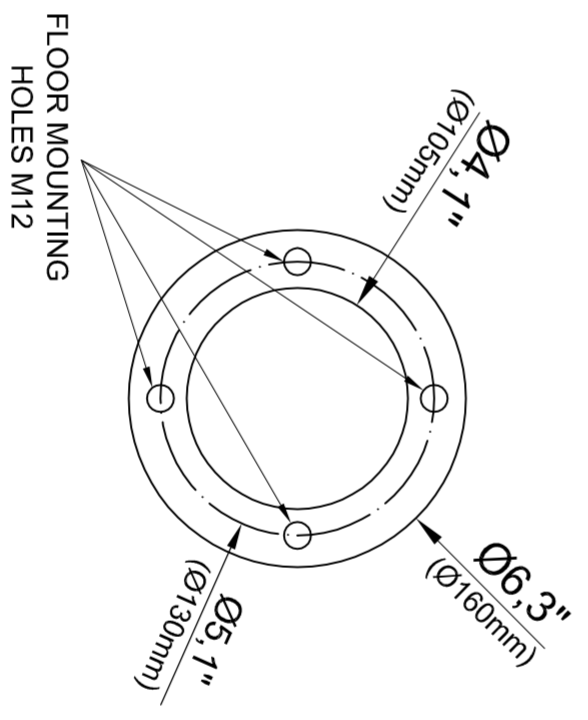

GROUND CONNECTION
FLANGE

TURNSSTILES.US
SECURING THE U.S. and the GLOBE
WWW.TURNSSTILES.US

DRAWING MODEL

TTS 102

A4

SCALE : 1/15

PAGE 1 / 1

TECHNICAL DRAWING DIMENSIONING	REVISION